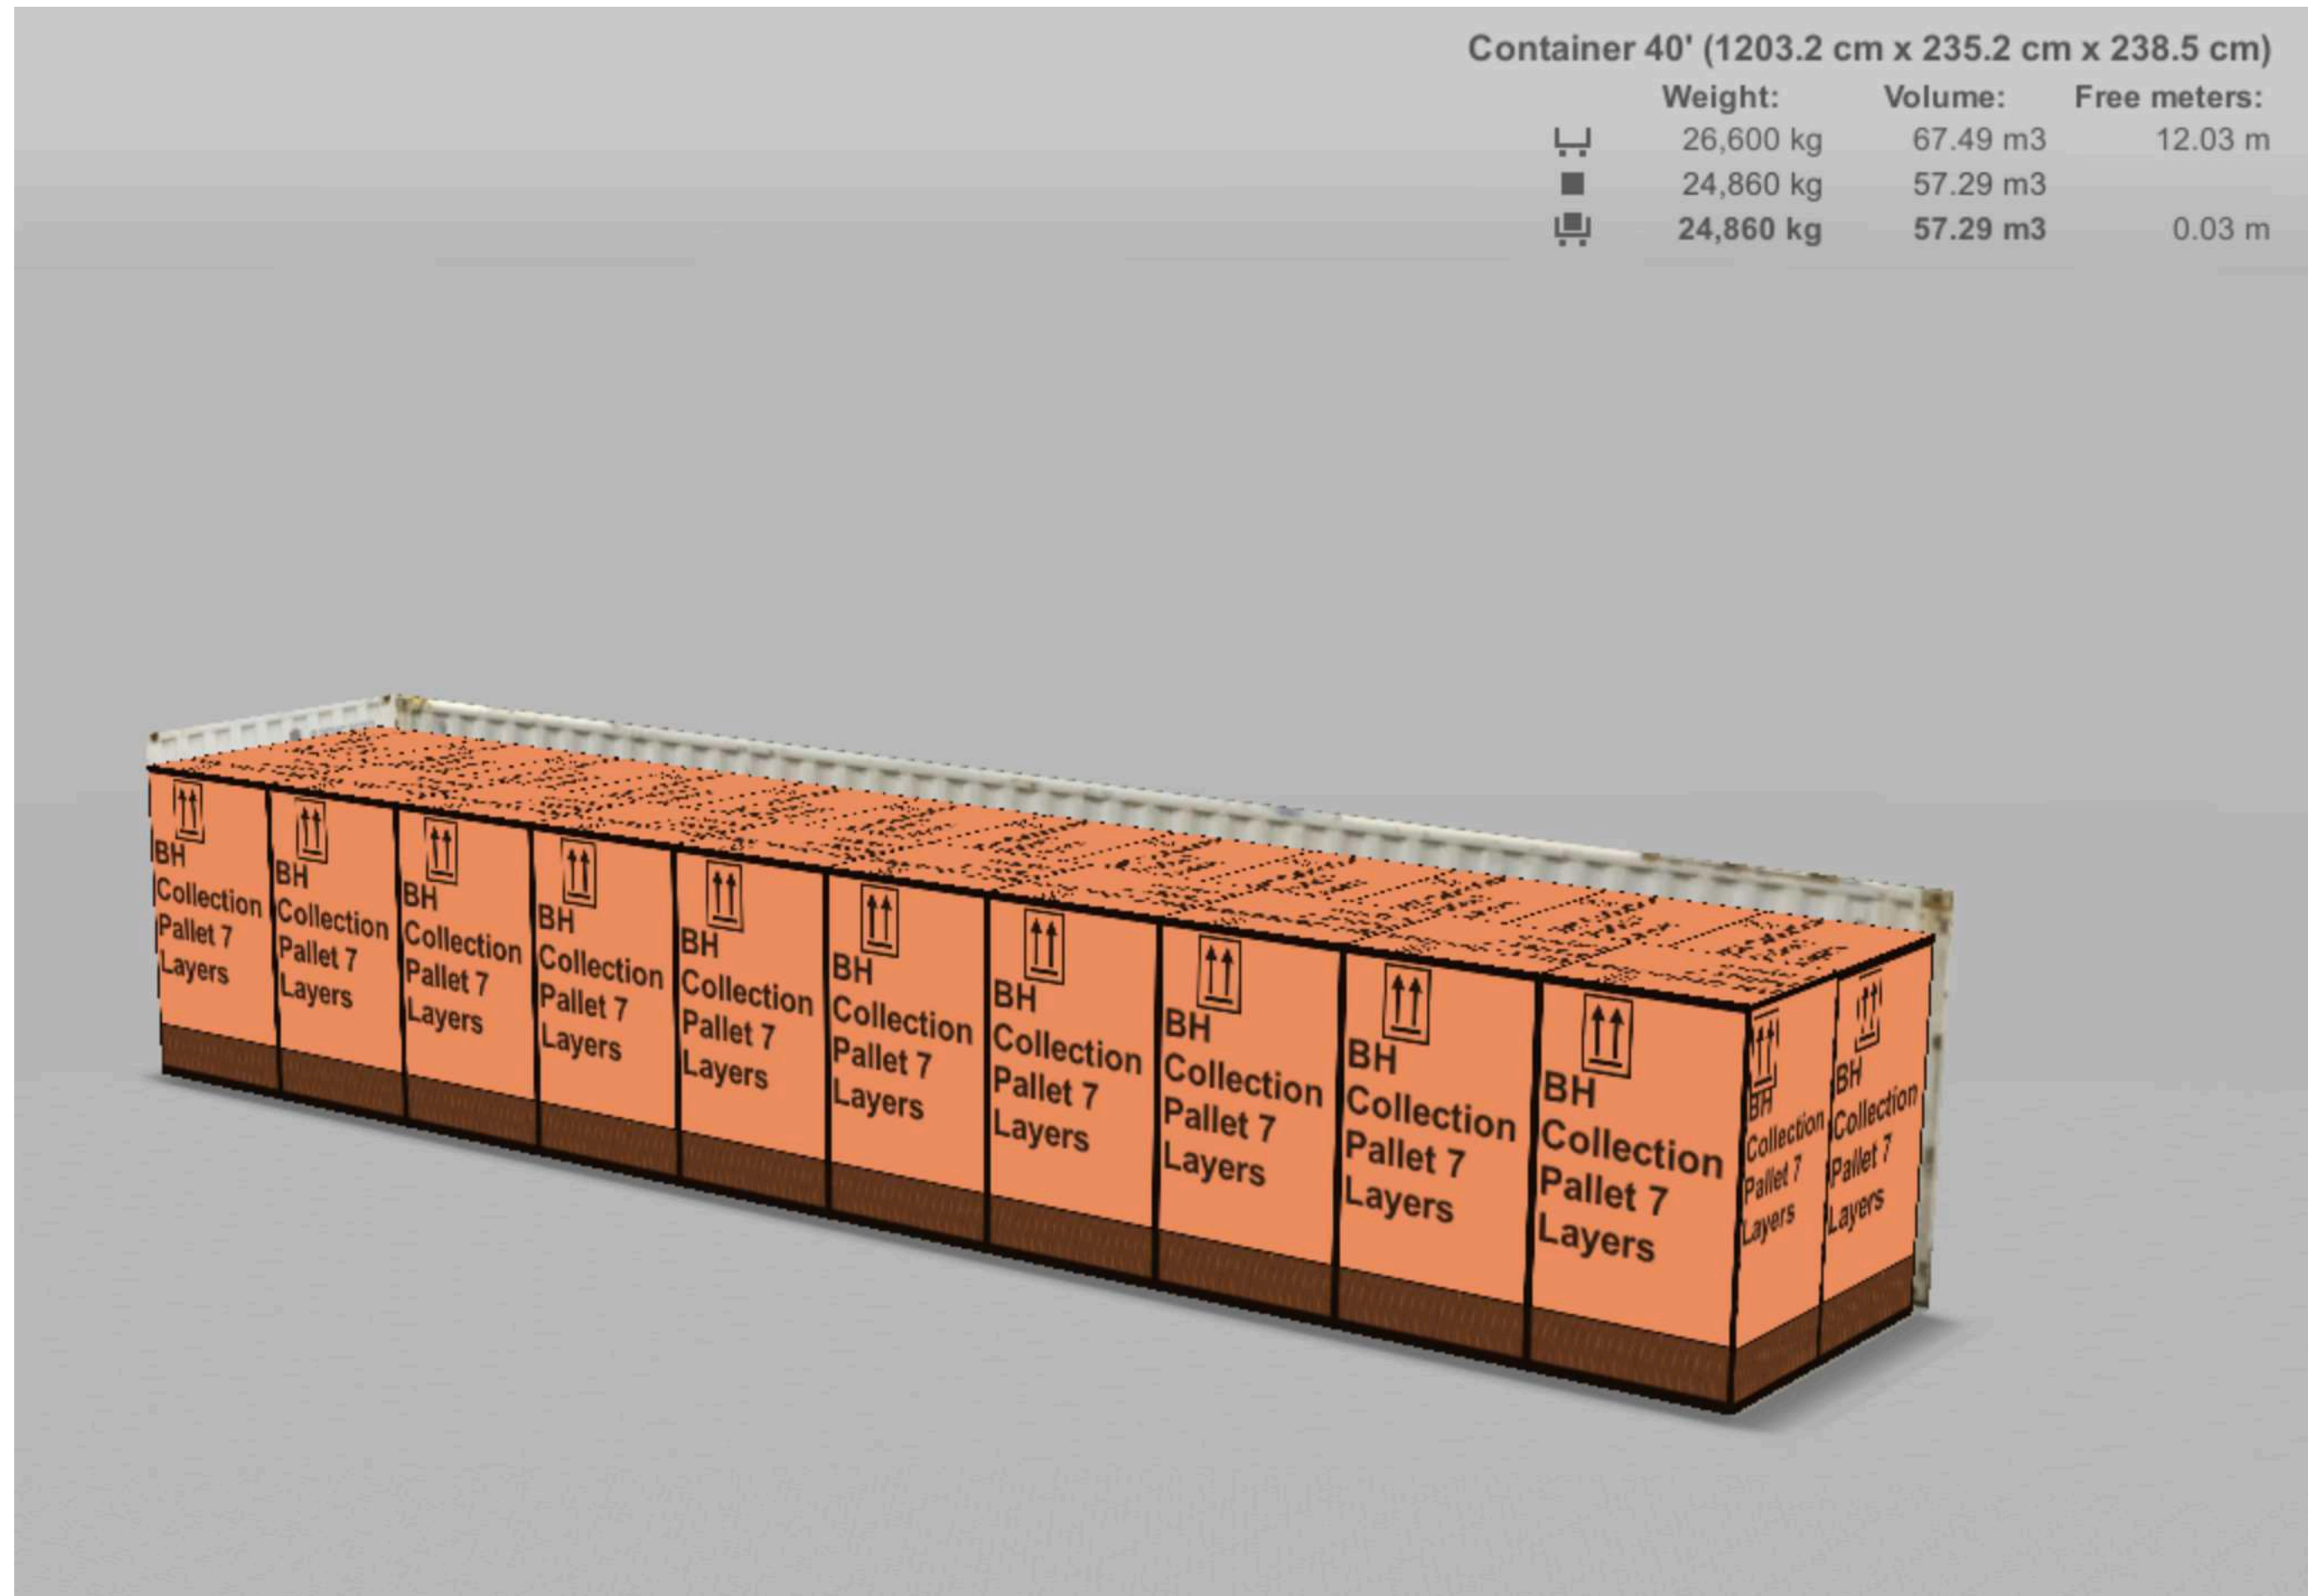

BLUE HARBOUR SPIRITS
DISTILLED & BOTTLED IN AUSTRALIA

CONTAINERS - BH Case ON Trade - Bottle WITHOUT Packaging 700 mL - 750 mL

Euro Pallet 120x100 cms

Palletized Container	Length Internal mm	Width Internal mm	Height Internal mm	Container Door Height mm	Cargo Weight	Pallet Number	Pallet Weight	Pallet Height	Layers Pallet	Cases Pallet	Bottles Pallet	Cases Total	Bottles Total
40'	1,203	2,350	2,390	2,280	24,860	22	1,130	217	7	112	672	2,464	14,784