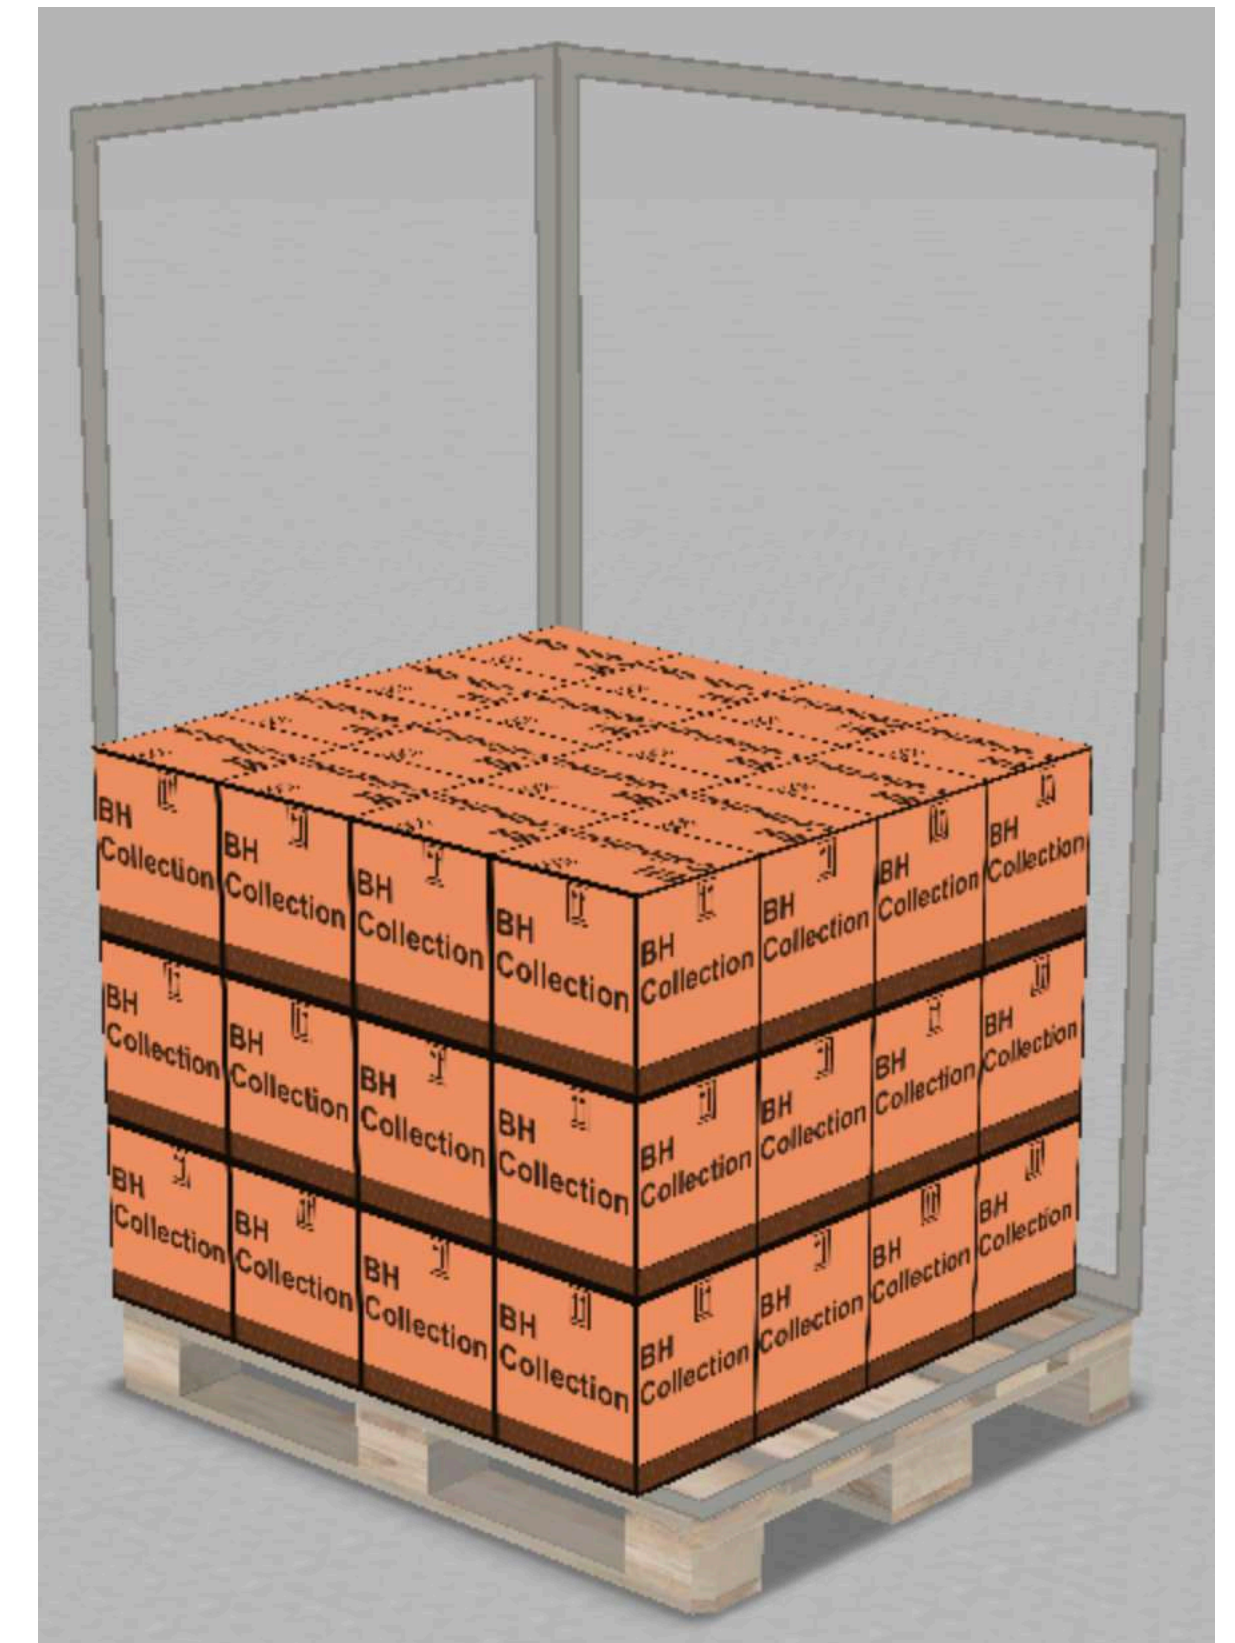

BLUE HARBOUR SPIRITS

DISTILLED & BOTTLED IN AUSTRALIA

BH Collection - Bottles 700 / 750 ML Bottles

AU & **EU** Pallets

16 Cases x Layers