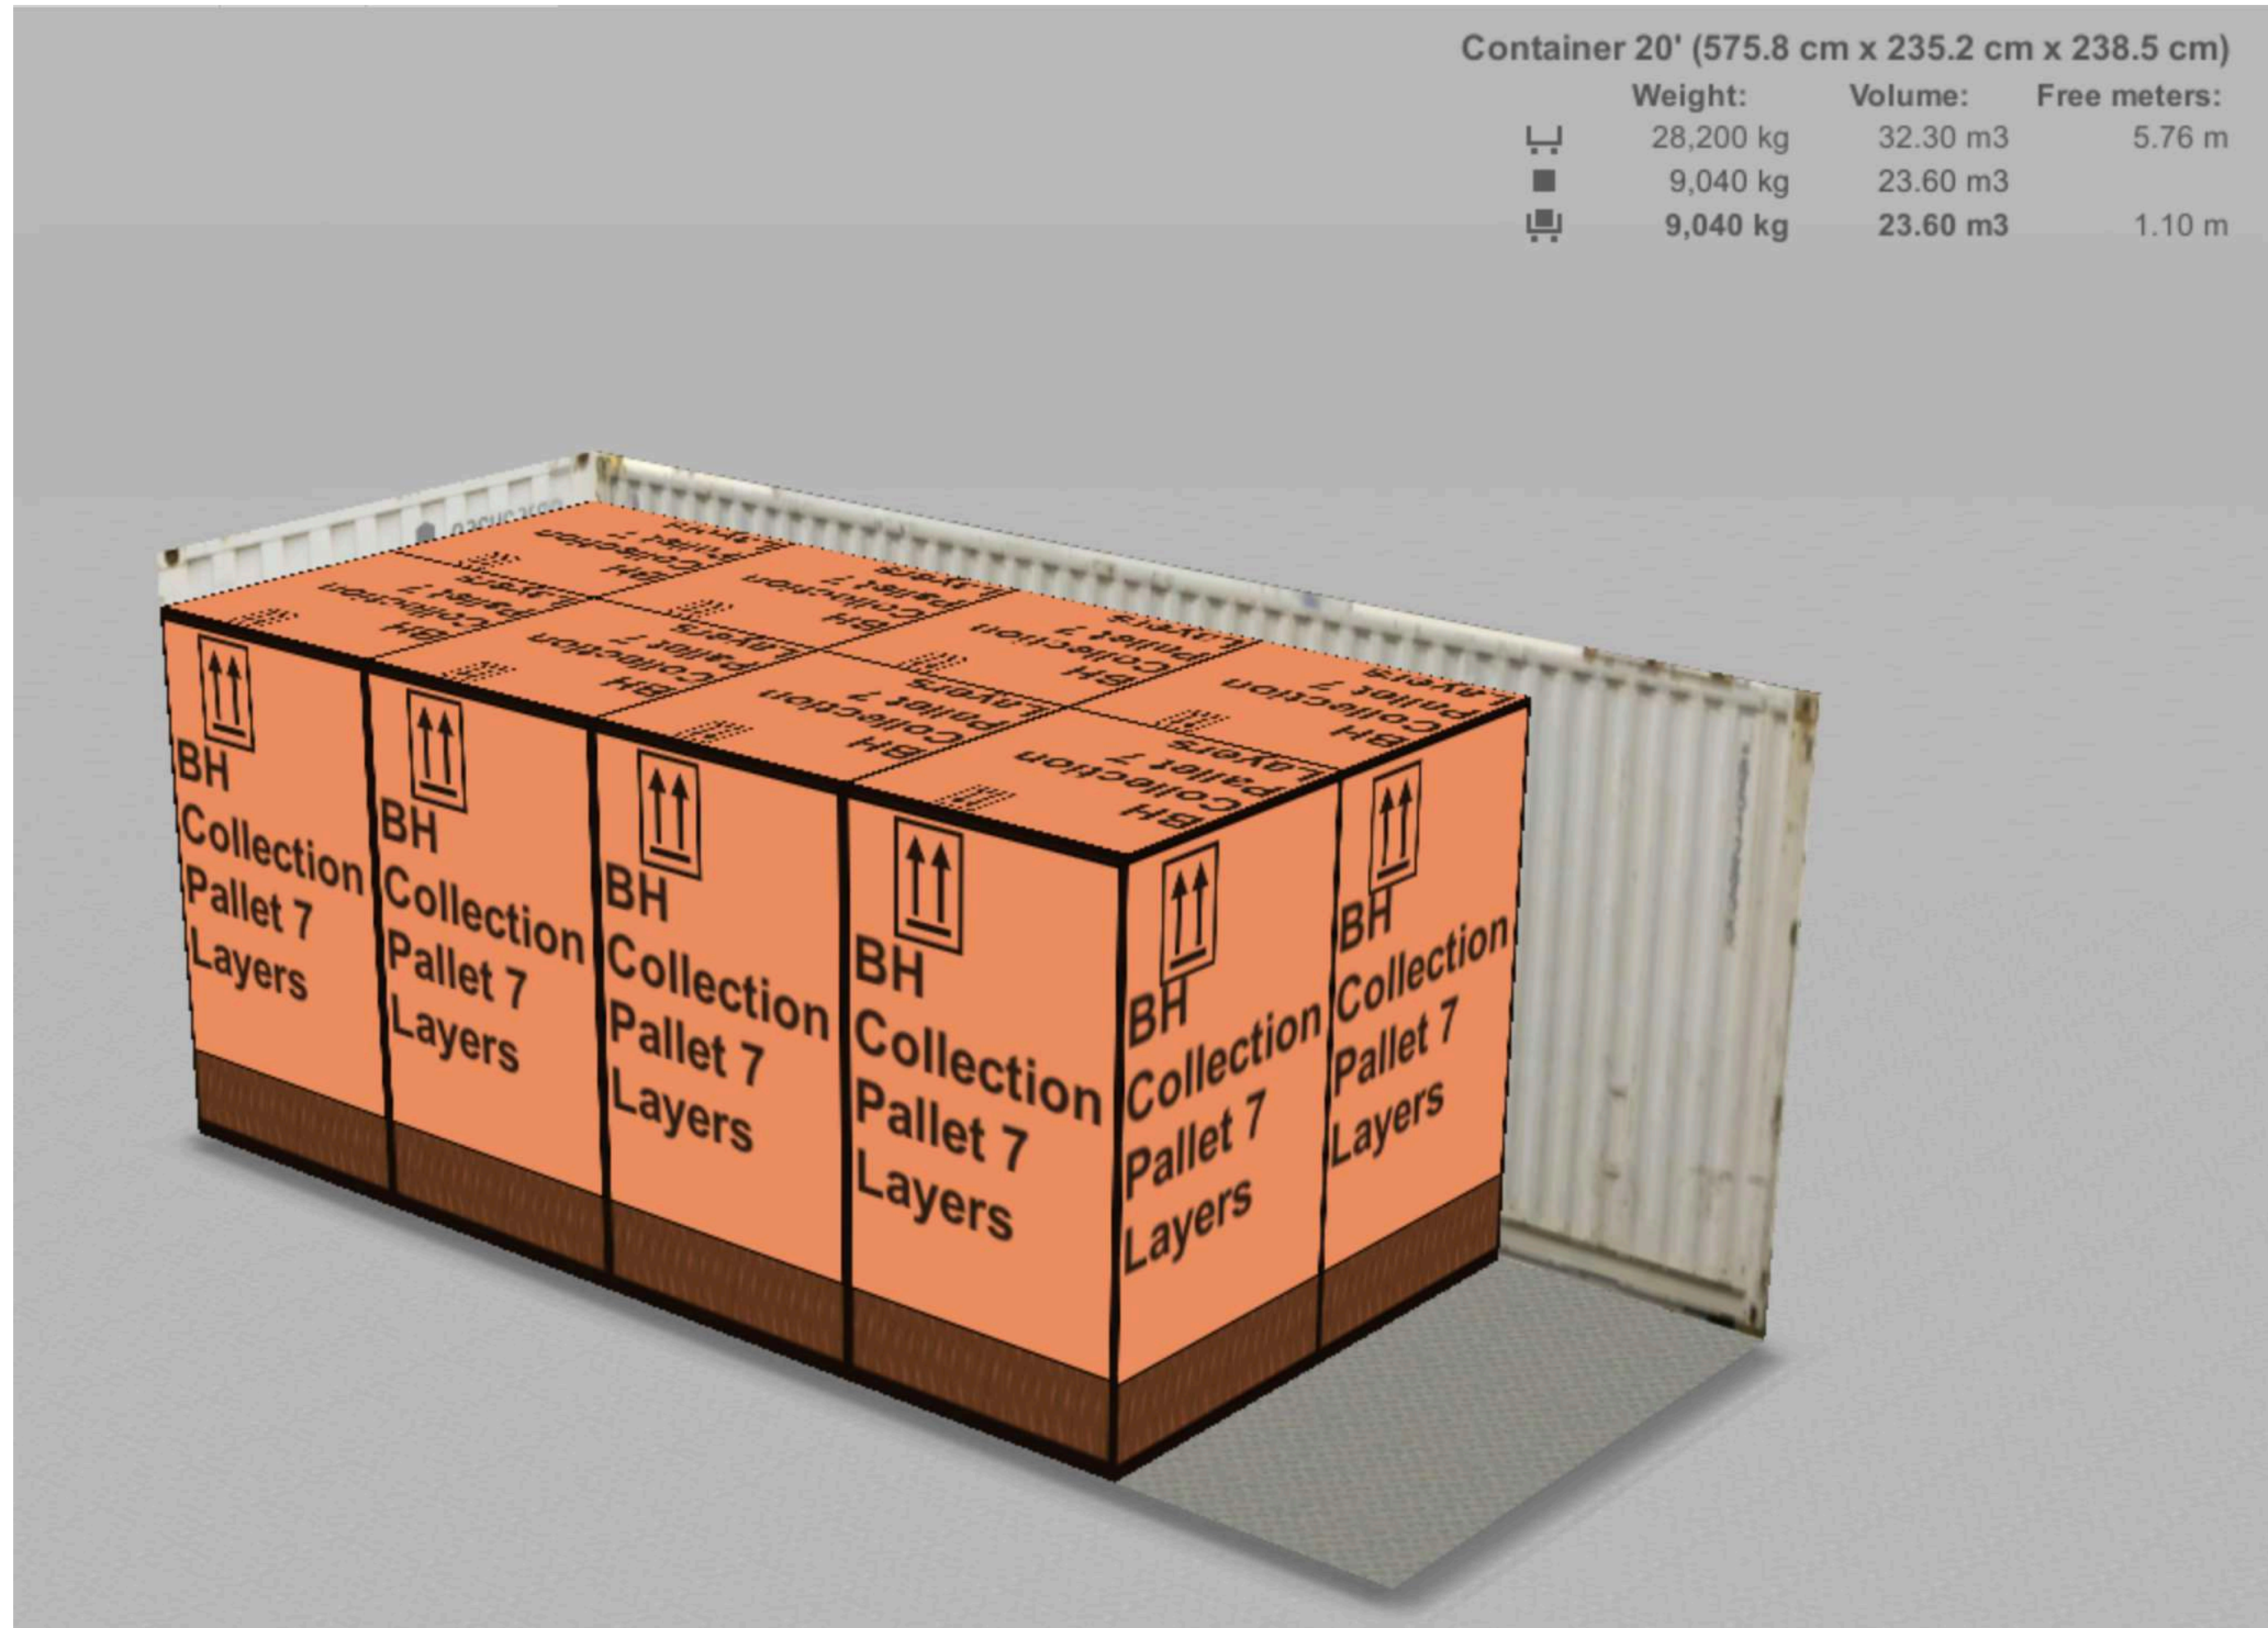

BLUE HARBOUR SPIRITS
DISTILLED & BOTTLED IN AUSTRALIA

CONTAINERS - BH Case ON Trade - Bottle WITHOUT Packaging 700 mL - 750 mL

Australian Pallet 116.5x116.5 mm

Palletized Container	Length Internal mm	Width Internal mm	Height Internal mm	Container Door Height mm	Cargo Weight	Pallet Number	Pallet Weight	Pallet Height	Layers Pallet	Cases Pallet	Bottles Pallet	Cases Total	Bottles Total
20'	5,900	2,340	2,380	2,280	9,040	8	1,130	217	7	112	672	896	5,376