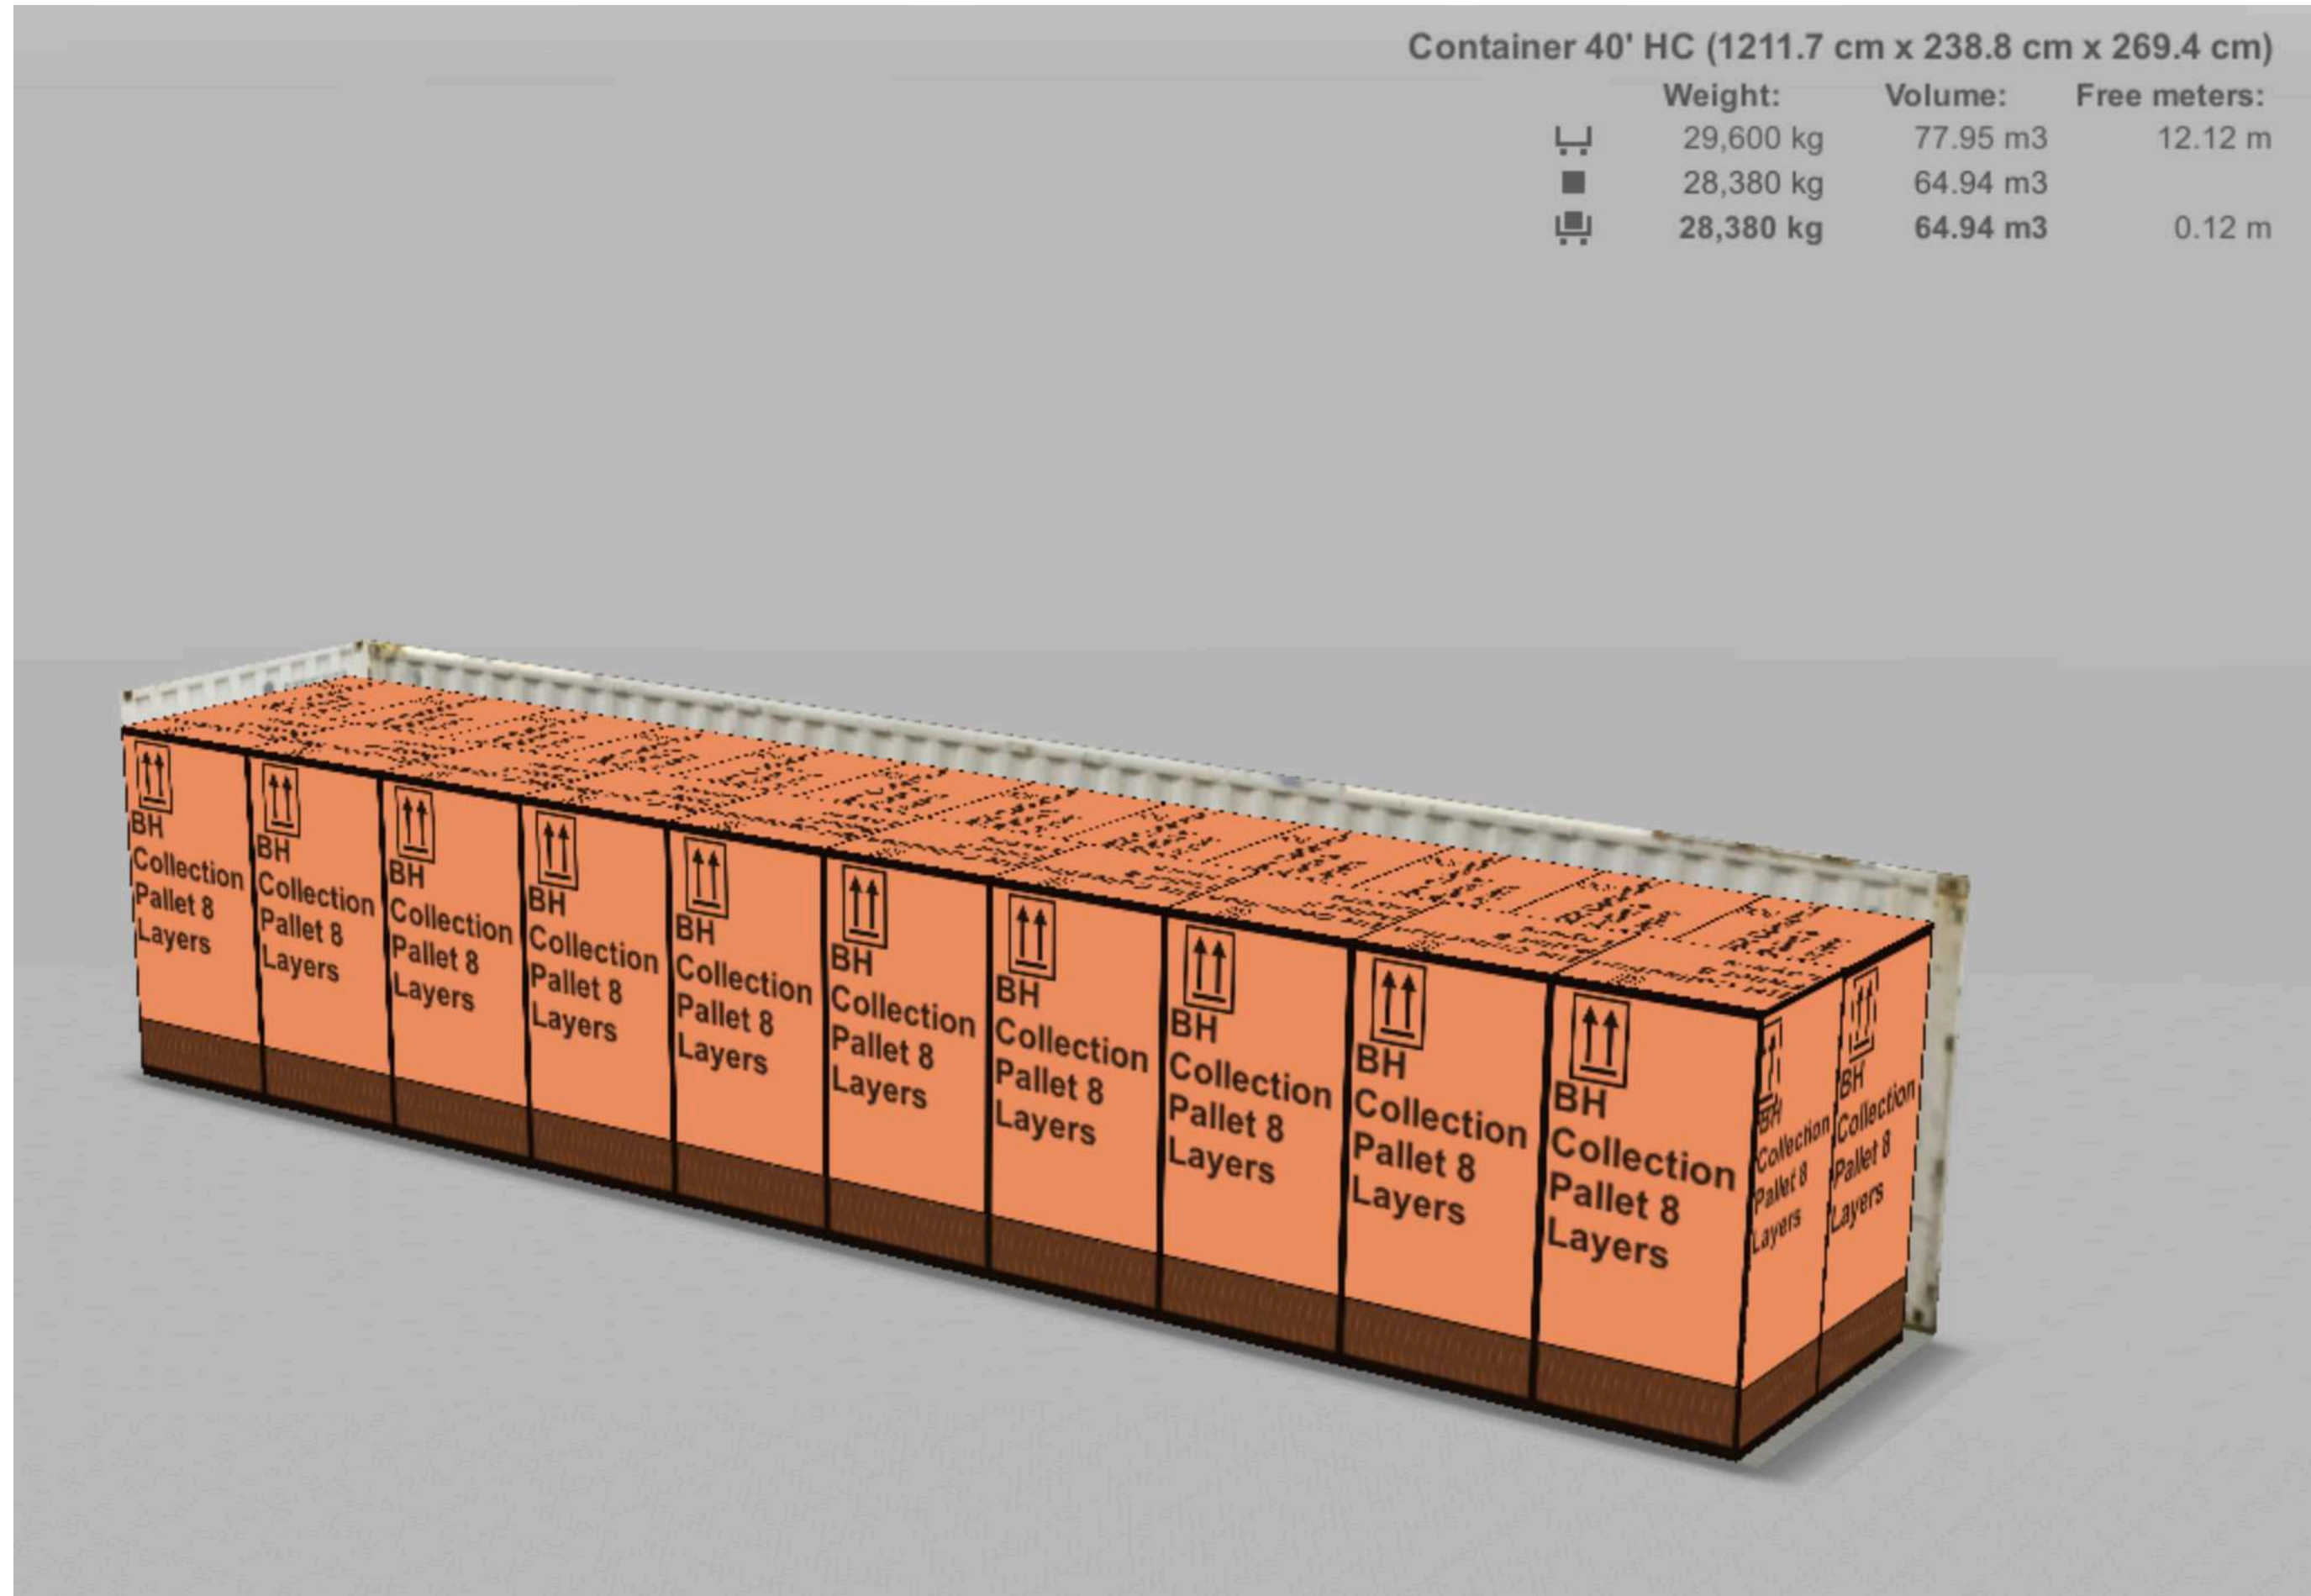

BLUE HARBOUR SPIRITS
DISTILLED & BOTTLED IN AUSTRALIA

CONTAINERS - BH Case ON Trade - Bottle WITHOUT Packaging 700 mL - 750 mL

Euro Pallet 120x100 cms

Palletized Container	Length Internal mm	Width Internal mm	Height Internal mm	Container Door Height mm	Cargo Weight	Pallet Number	Pallet Weight	Pallet Height	Layers Pallet	Cases Pallet	Bottles Pallet	Cases Total	Bottles Total
40' HC	1,203	2,350	2,710	2,590	28,380	22	1,290	246	8	128	768	2,816	16,896