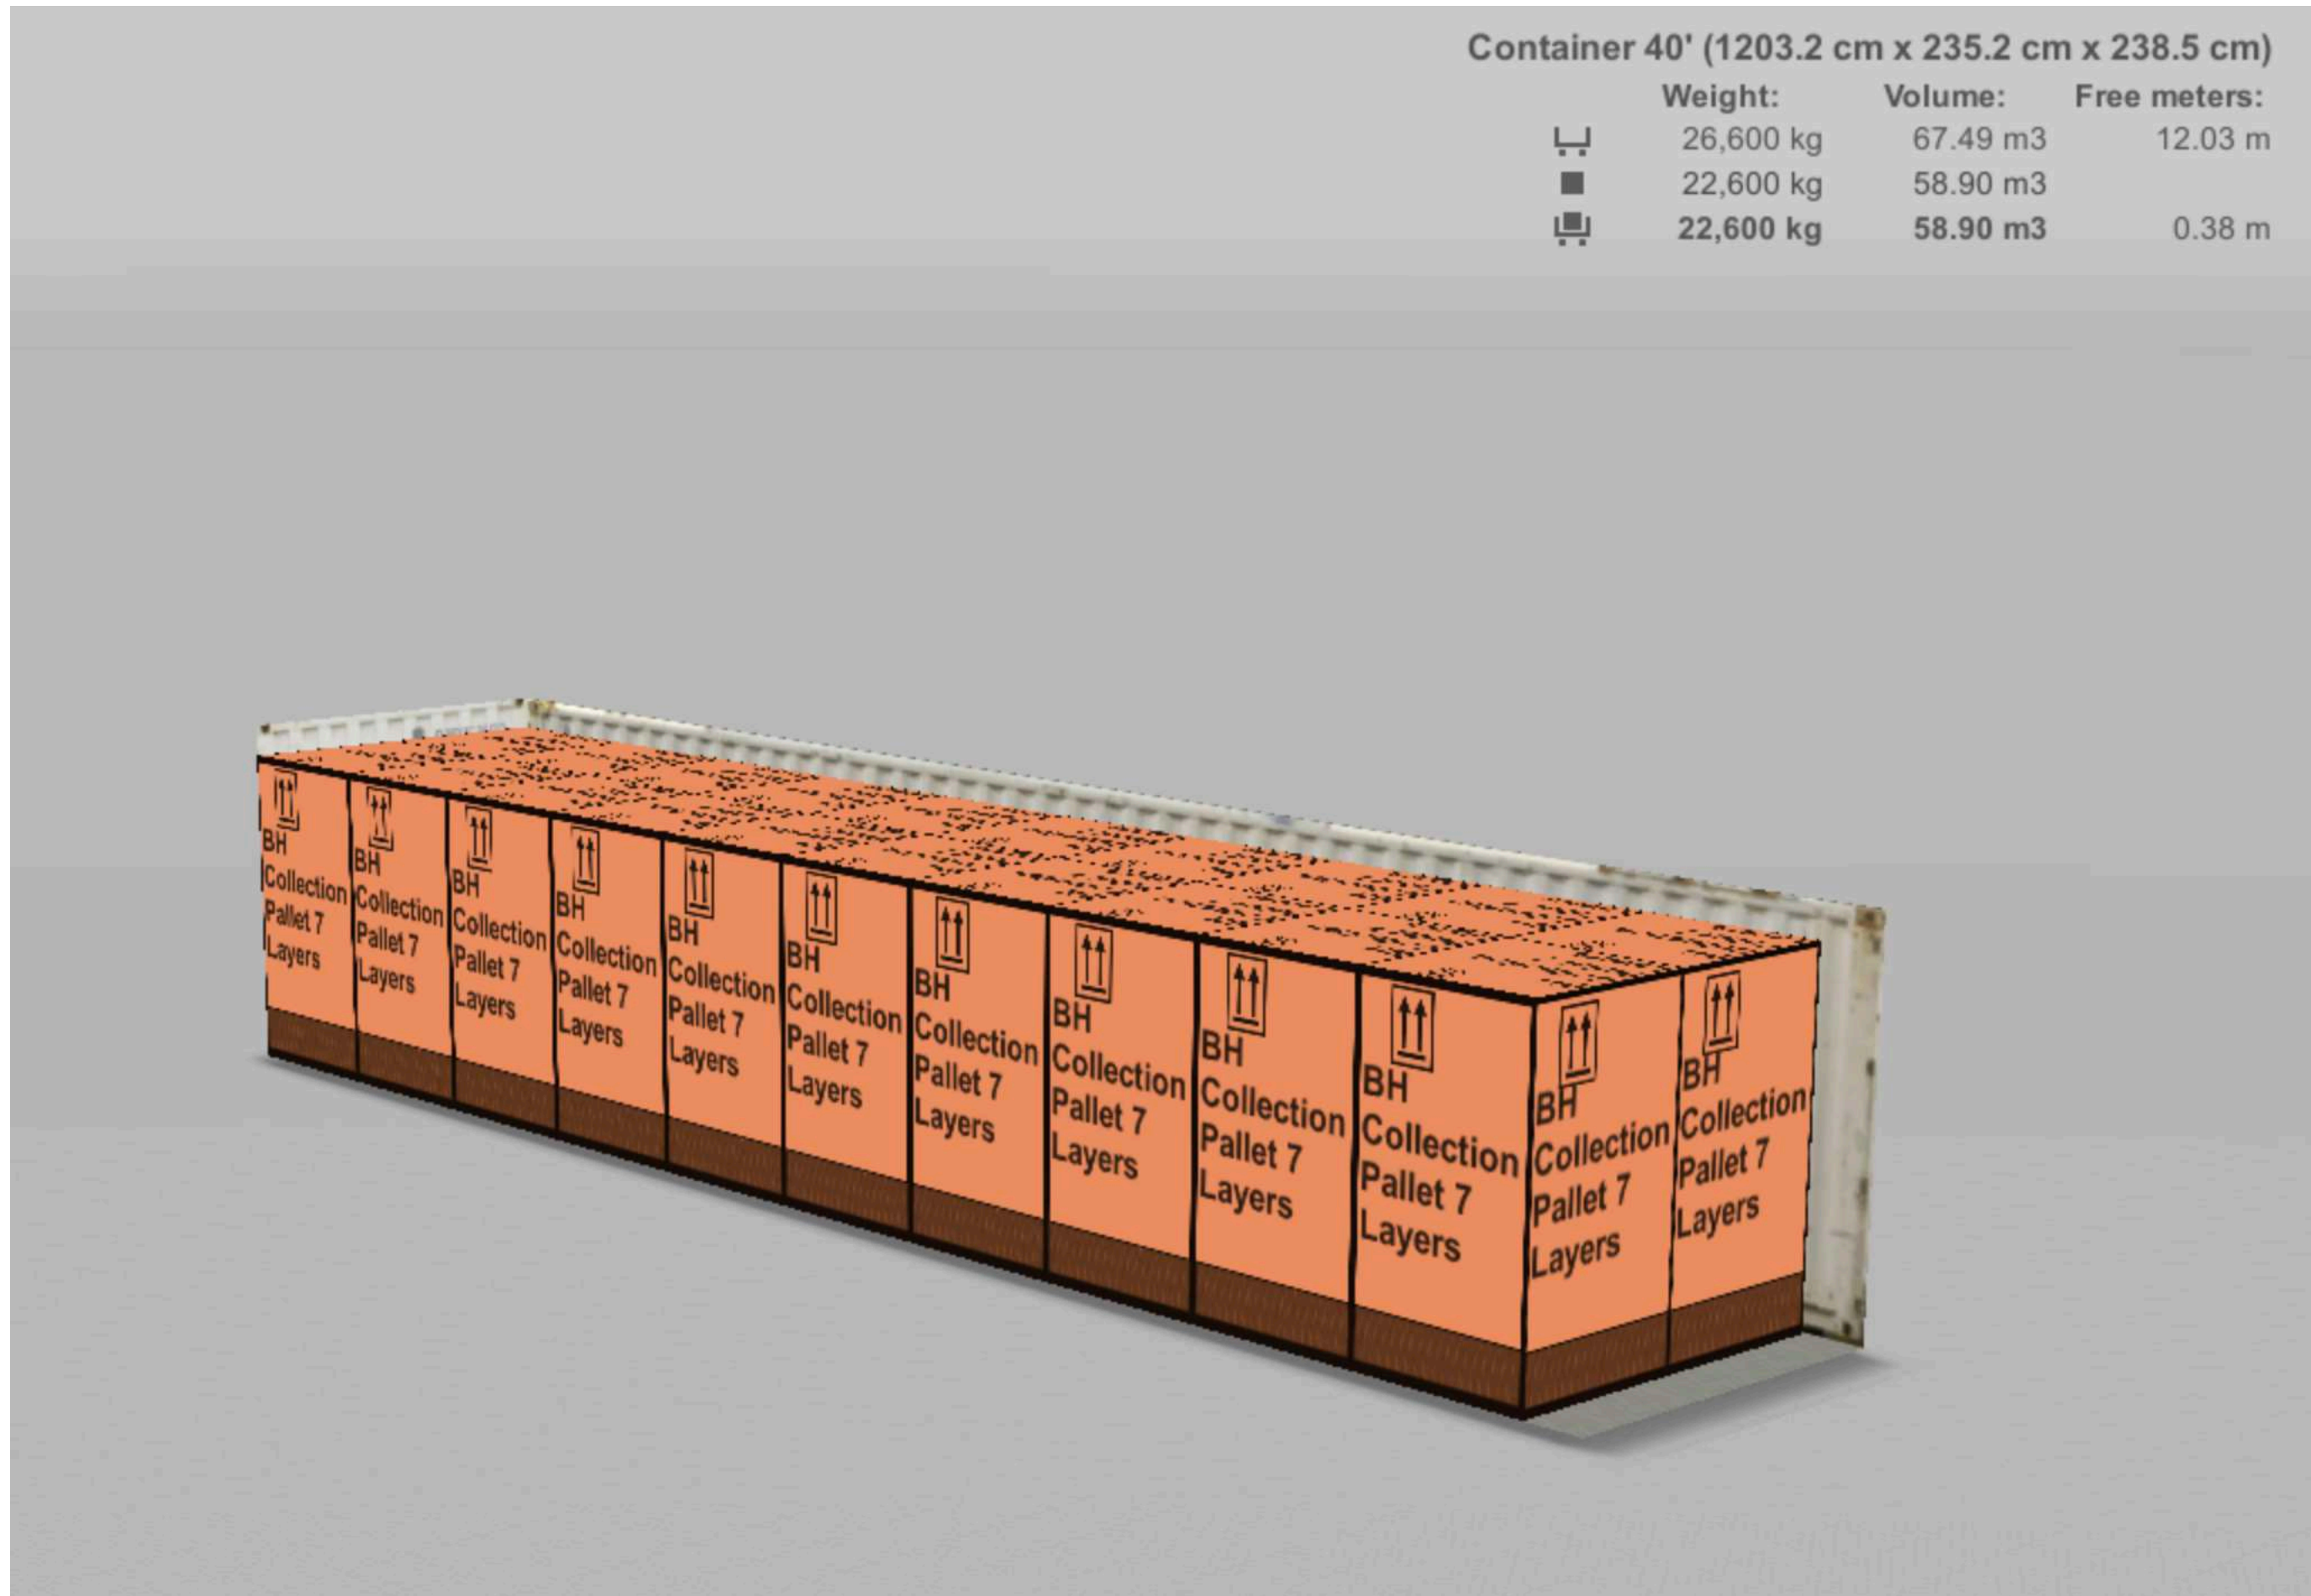

Container 40' (1203.2 cm x 235.2 cm x 238.5 cm)

	Weight:	Volume:	Free meters:
	26,600 kg	67.49 m3	12.03 m
	22,600 kg	58.90 m3	
	22,600 kg	58.90 m3	0.38 m

BLUE HARBOUR SPIRITS
DISTILLED & BOTTLED IN AUSTRALIA