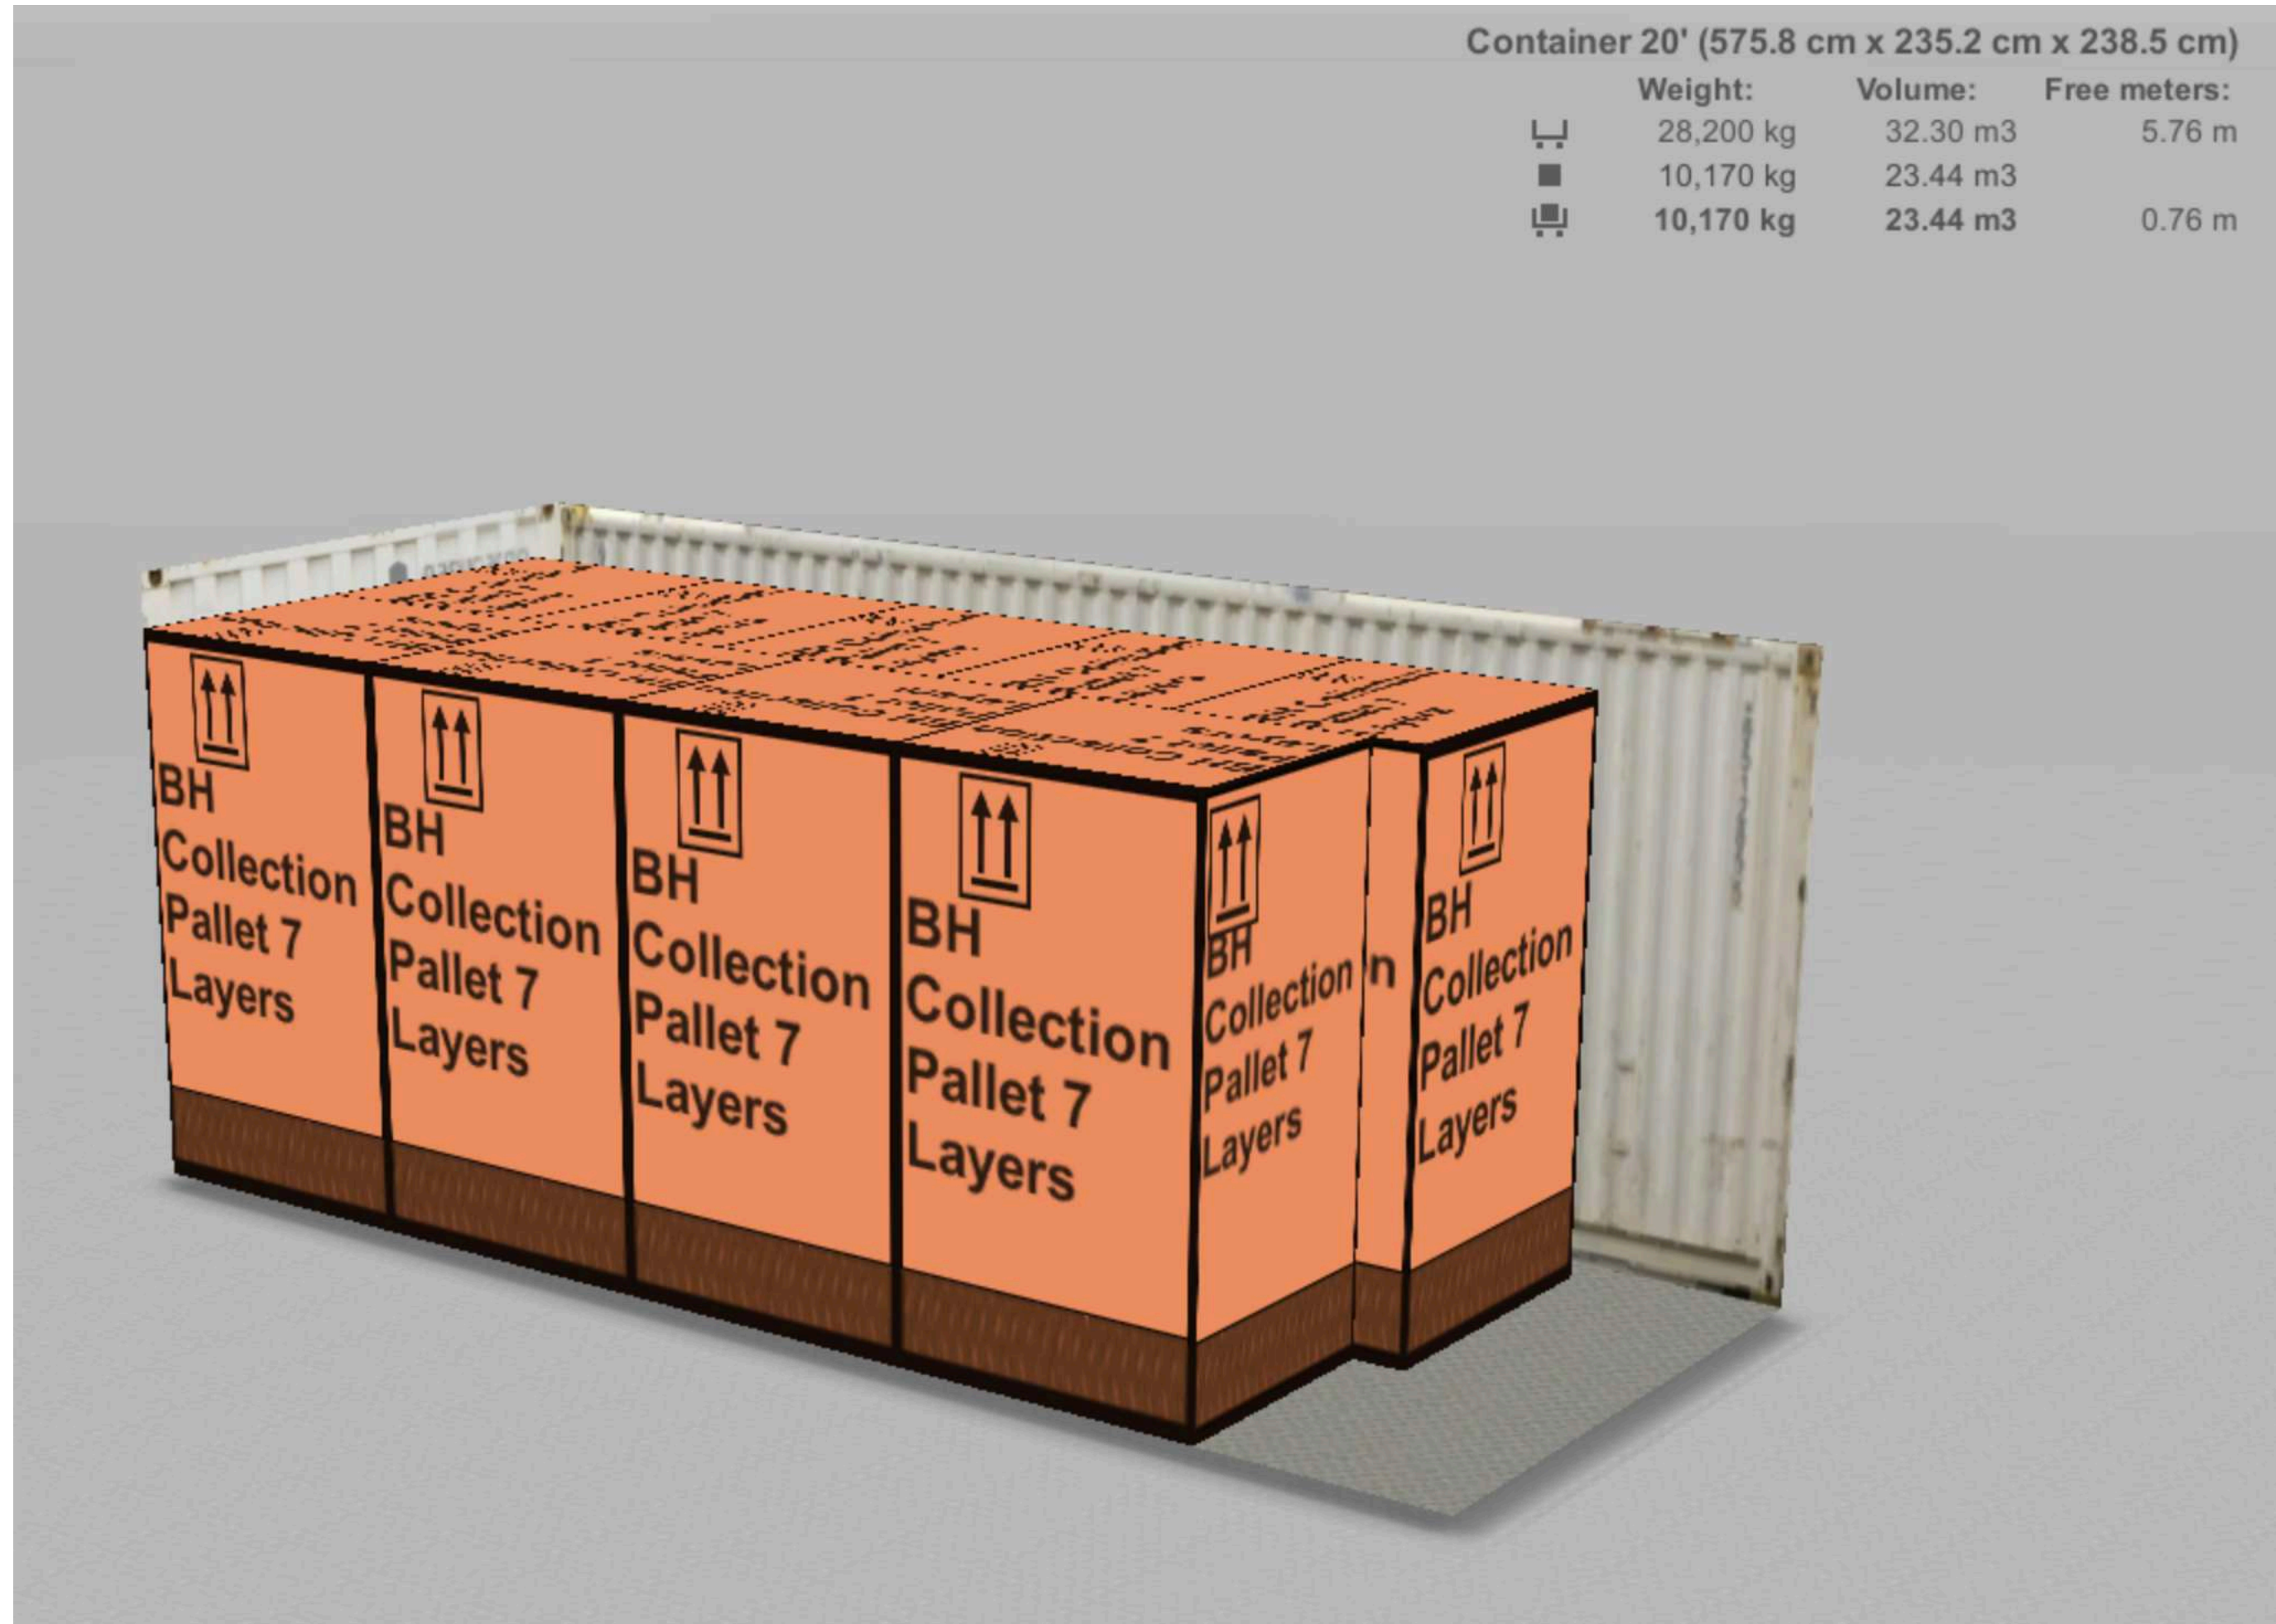

BLUE HARBOUR SPIRITS
DISTILLED & BOTTLED IN AUSTRALIA

CONTAINERS - BH Case ON Trade - Bottle WITHOUT Packaging 700 mL - 750 mL

Euro Pallet 120x100 cms

Palletized Container	Length Internal	Width Internal	Height Internal	Container Door Height	Cargo Weight	Pallet Number	Pallet Weight	Pallet Height	Layers Pallet	Cases Pallet	Bottles Pallet	Cases Total	Bottles Total
20'	mm 5,900	mm 2,340	mm 2,380	mm 2,280	10,170	9	1,130	217	7	112	672	1,008	6,048