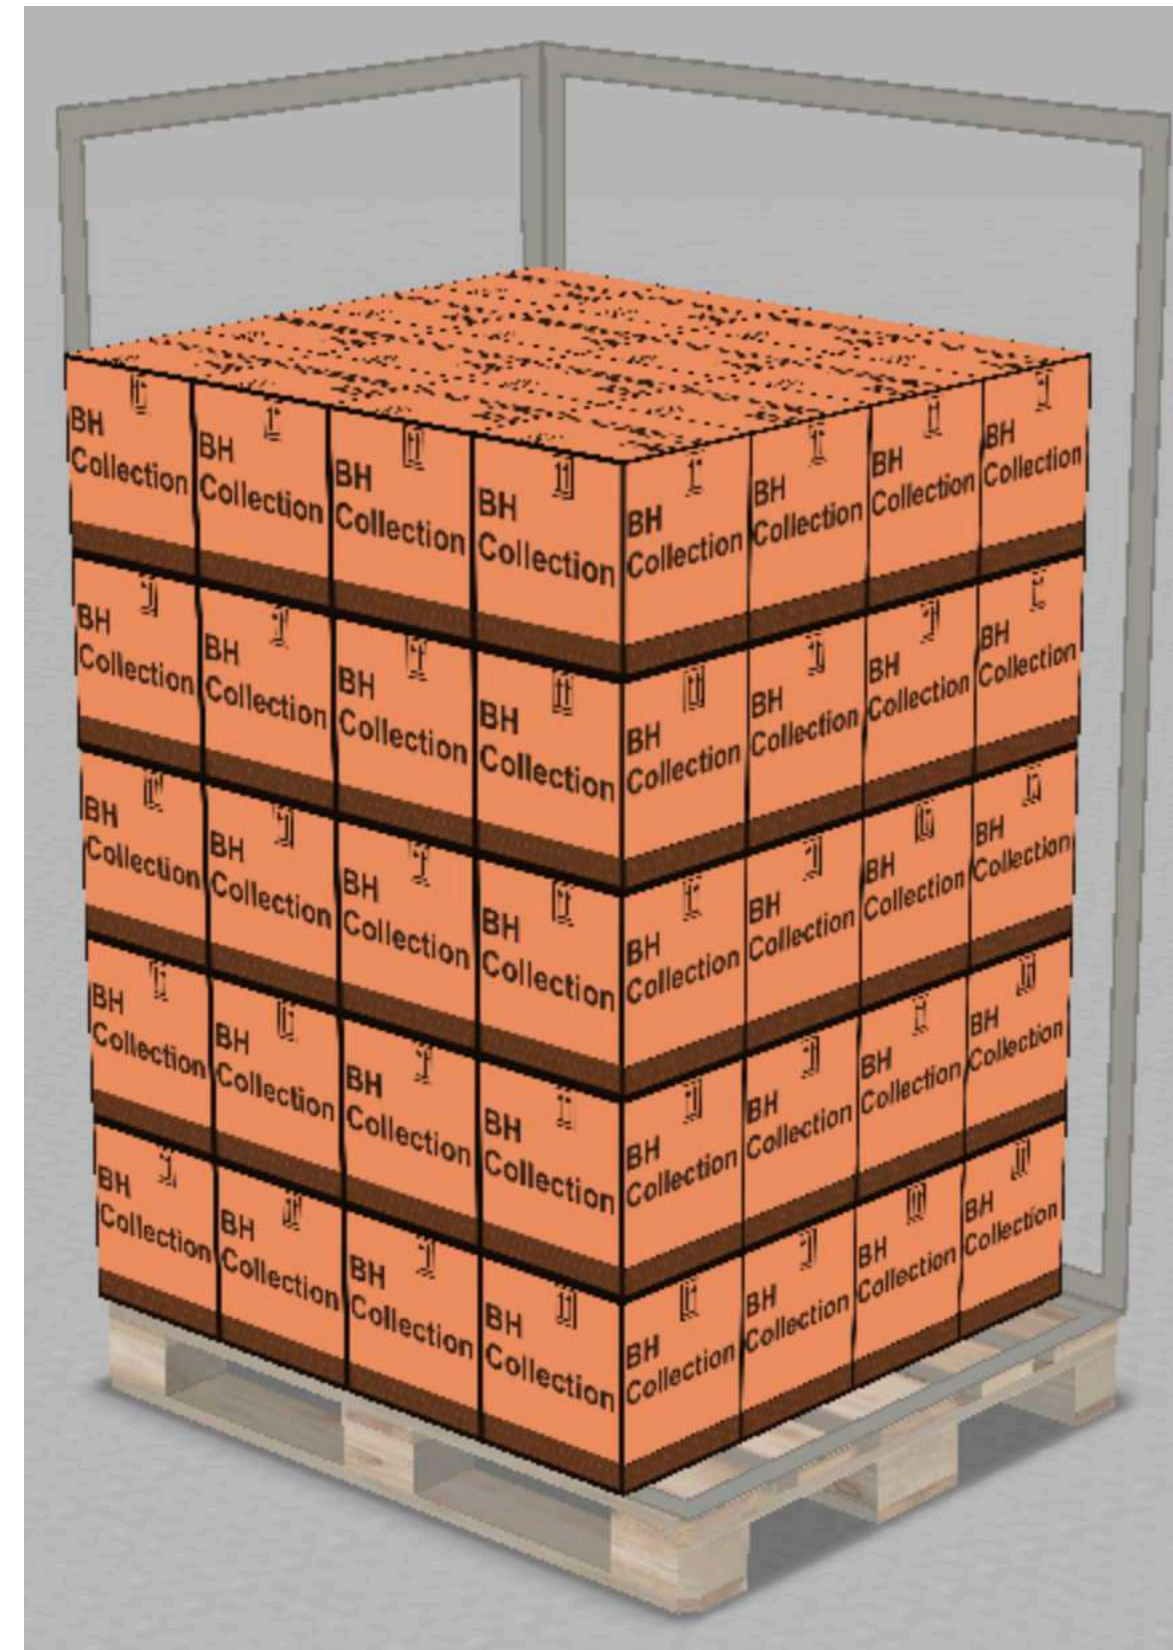

BLUE HARBOUR SPIRITS

DISTILLED & BOTTLED IN AUSTRALIA

BH Collection - Bottles 700 / 750 ML Bottles

AU & EU Pallets

16 Cases x Layers