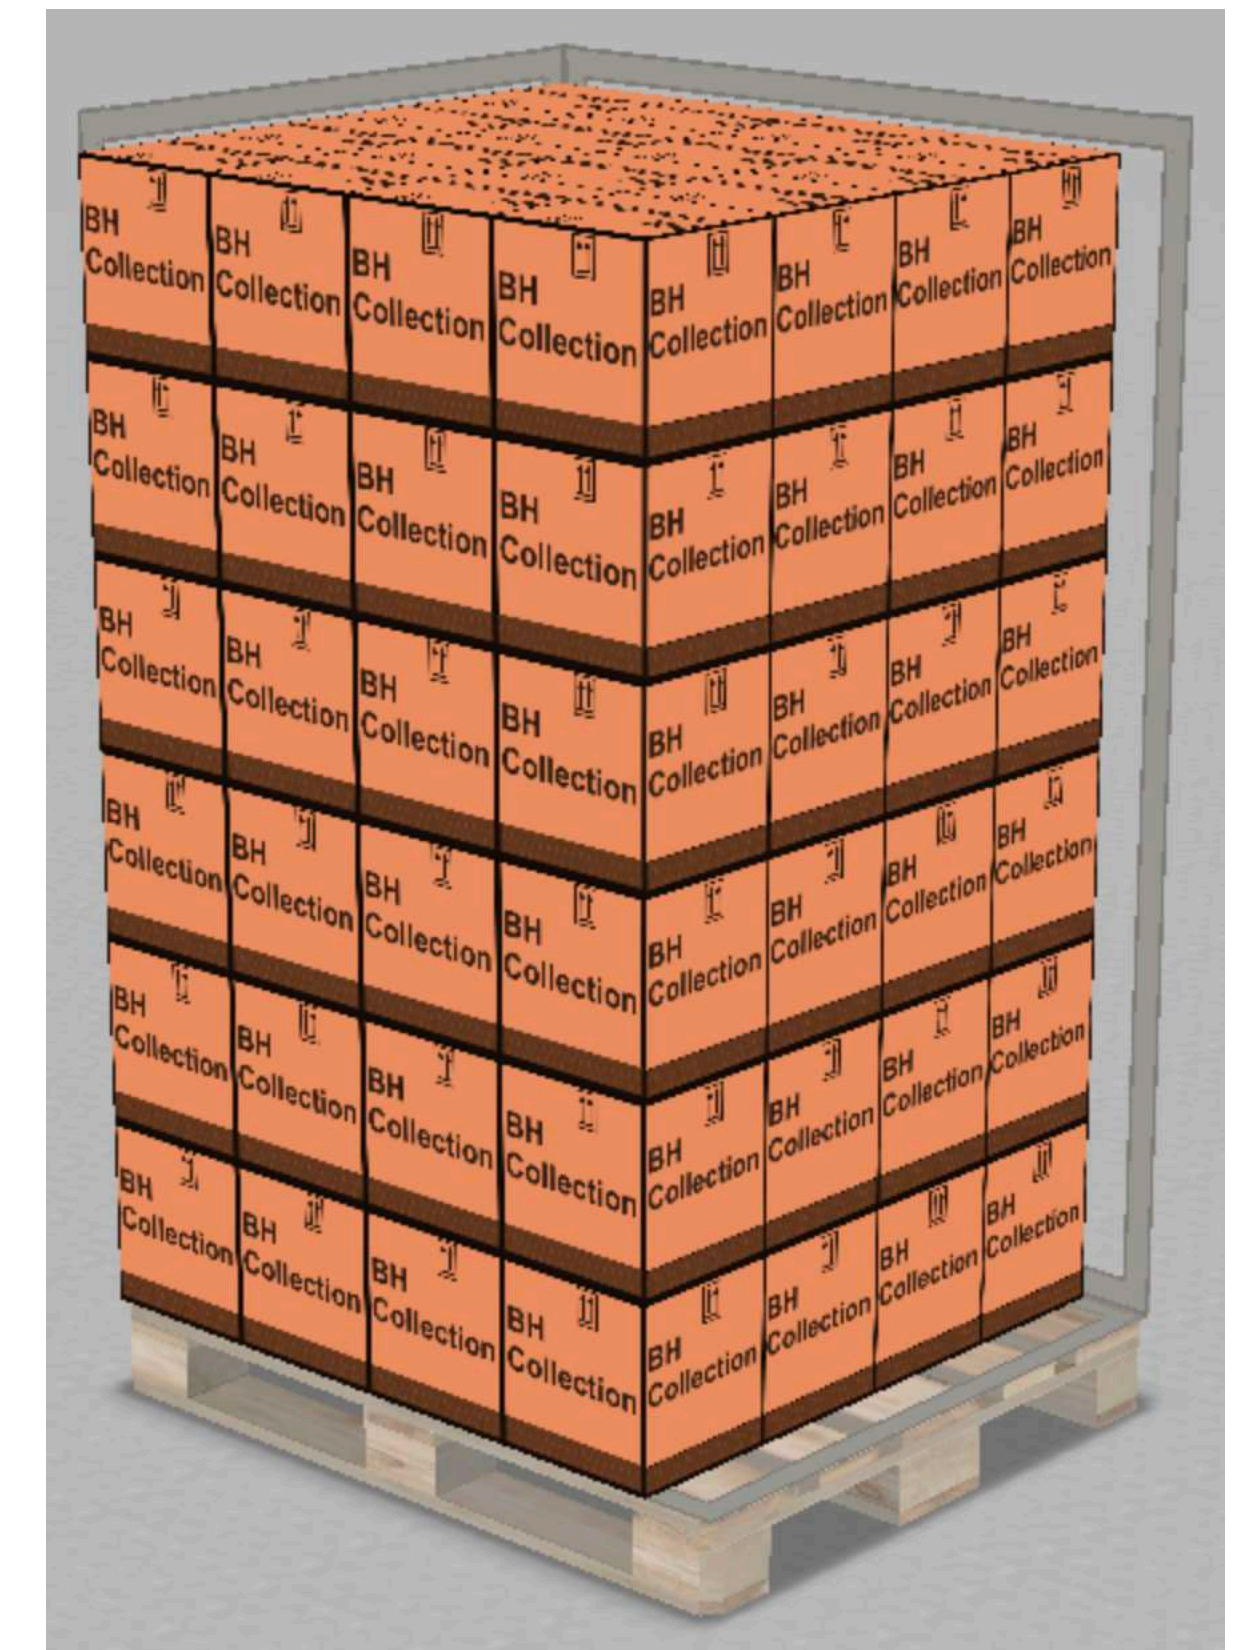

BLUE HARBOUR SPIRITS

DISTILLED & BOTTLED IN AUSTRALIA

BH Collection - Bottles 700 / 750 ML Bottles

AU & EU Pallets

16 Cases x Layers