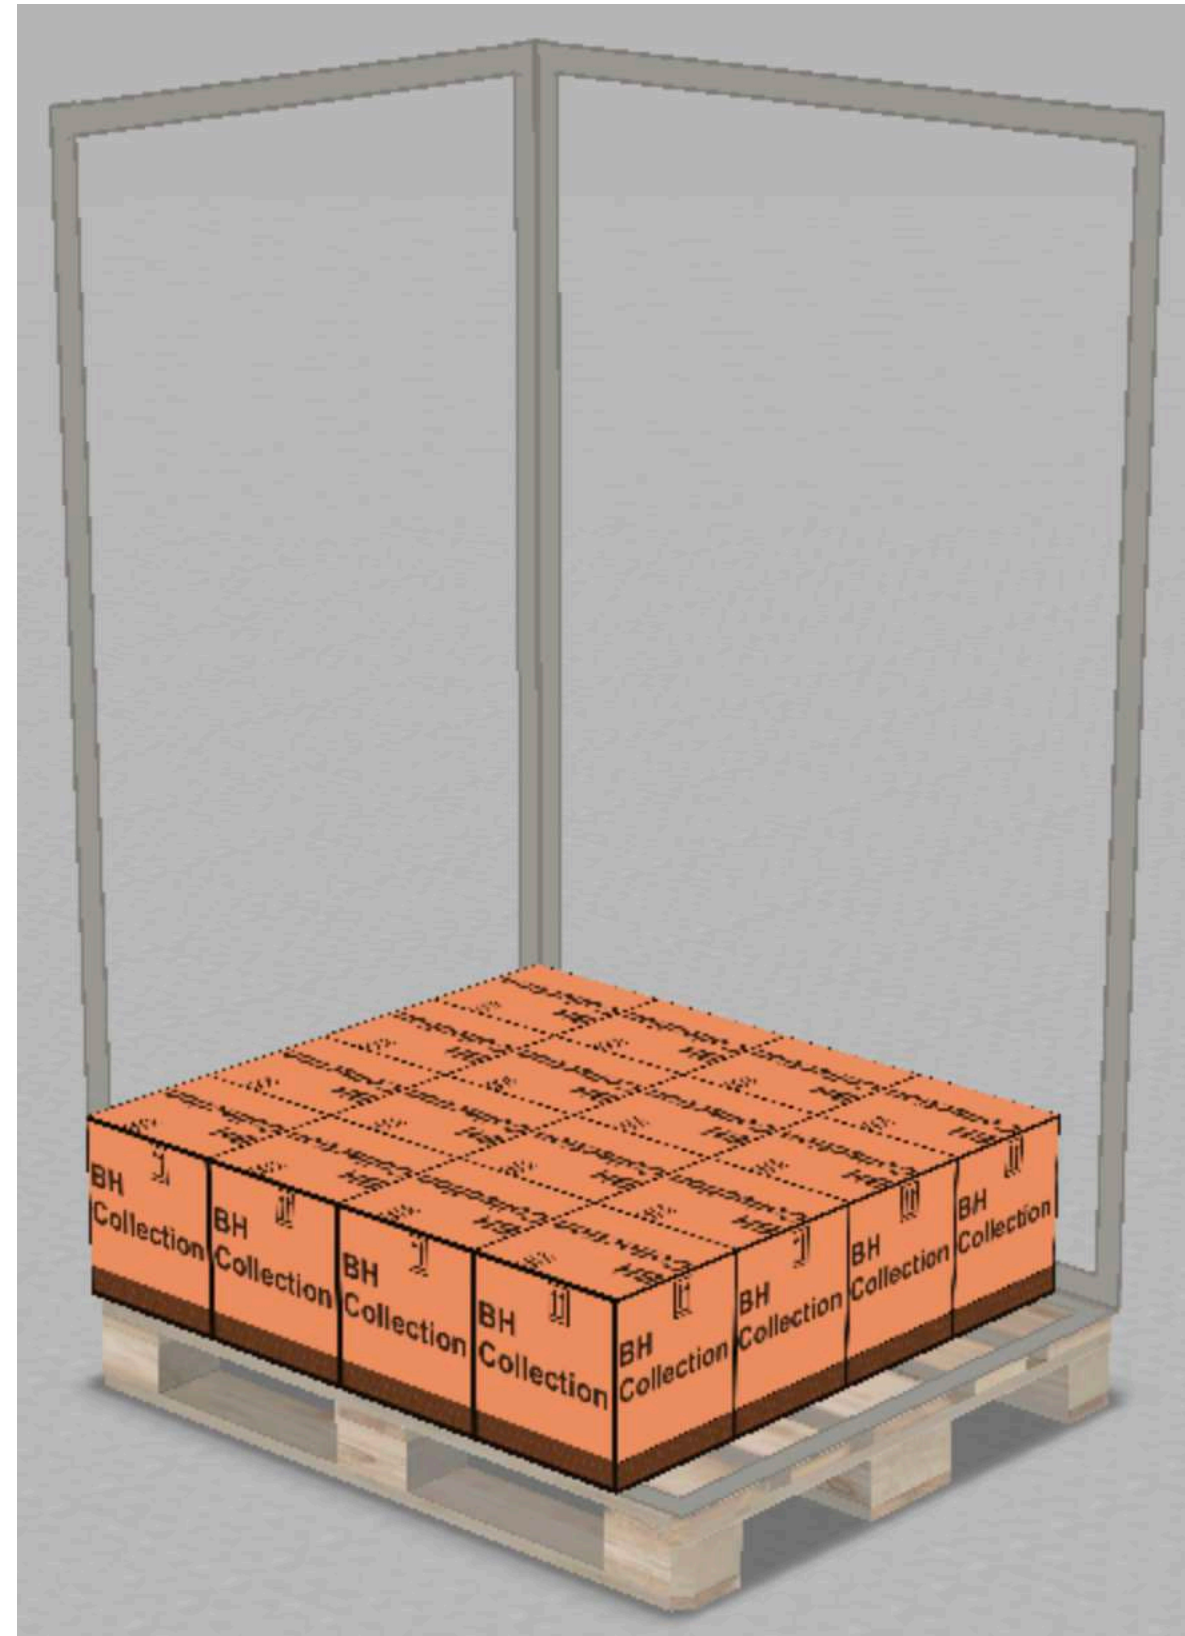

BLUE HARBOUR SPIRITS

DISTILLED & BOTTLED IN AUSTRALIA

BH Collection - Bottles 700 / 750 ML Bottles

AU & **EU** Pallets

16 Cases x Layers