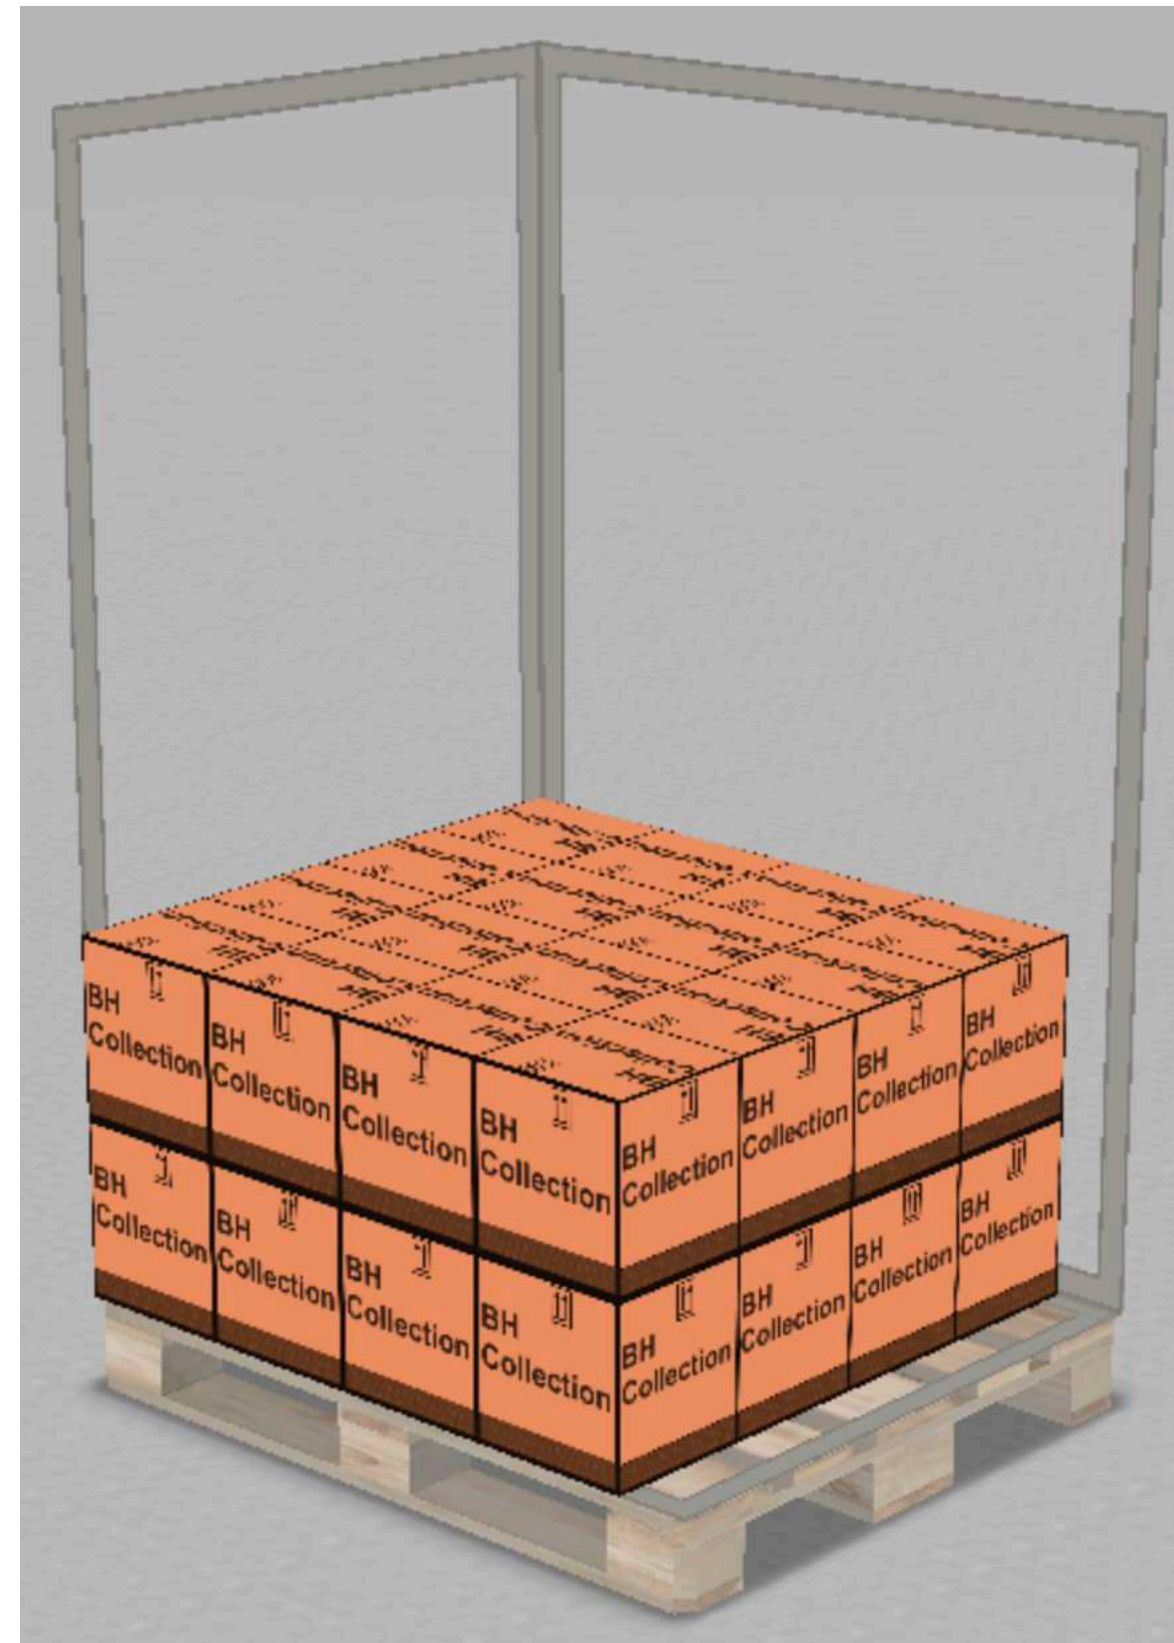

BLUE HARBOUR SPIRITS

DISTILLED & BOTTLED IN AUSTRALIA

BH Collection - Bottles 700 / 750 ML Bottles

AU & **EU** Pallets

16 Cases x Layers