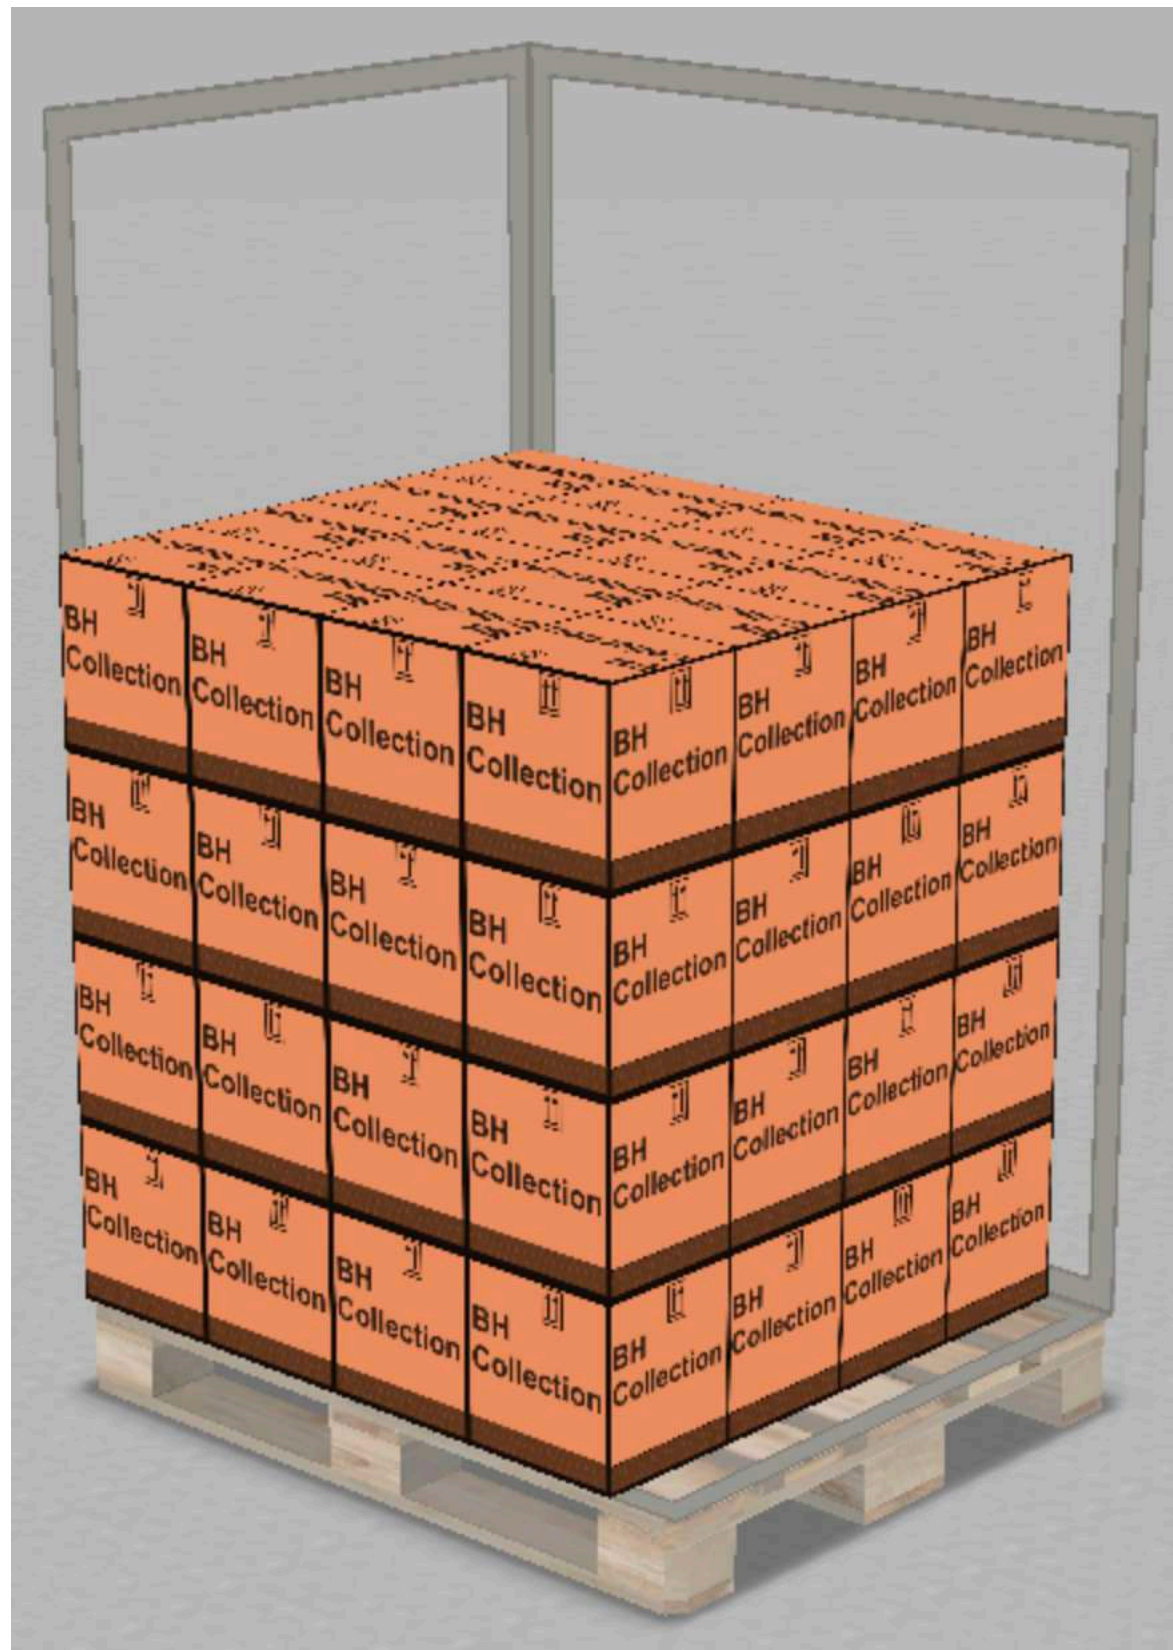

BLUE HARBOUR SPIRITS

DISTILLED & BOTTLED IN AUSTRALIA

BH Collection - Bottles 700 / 750 ML Bottles

AU & EU Pallets

16 Cases x Layers