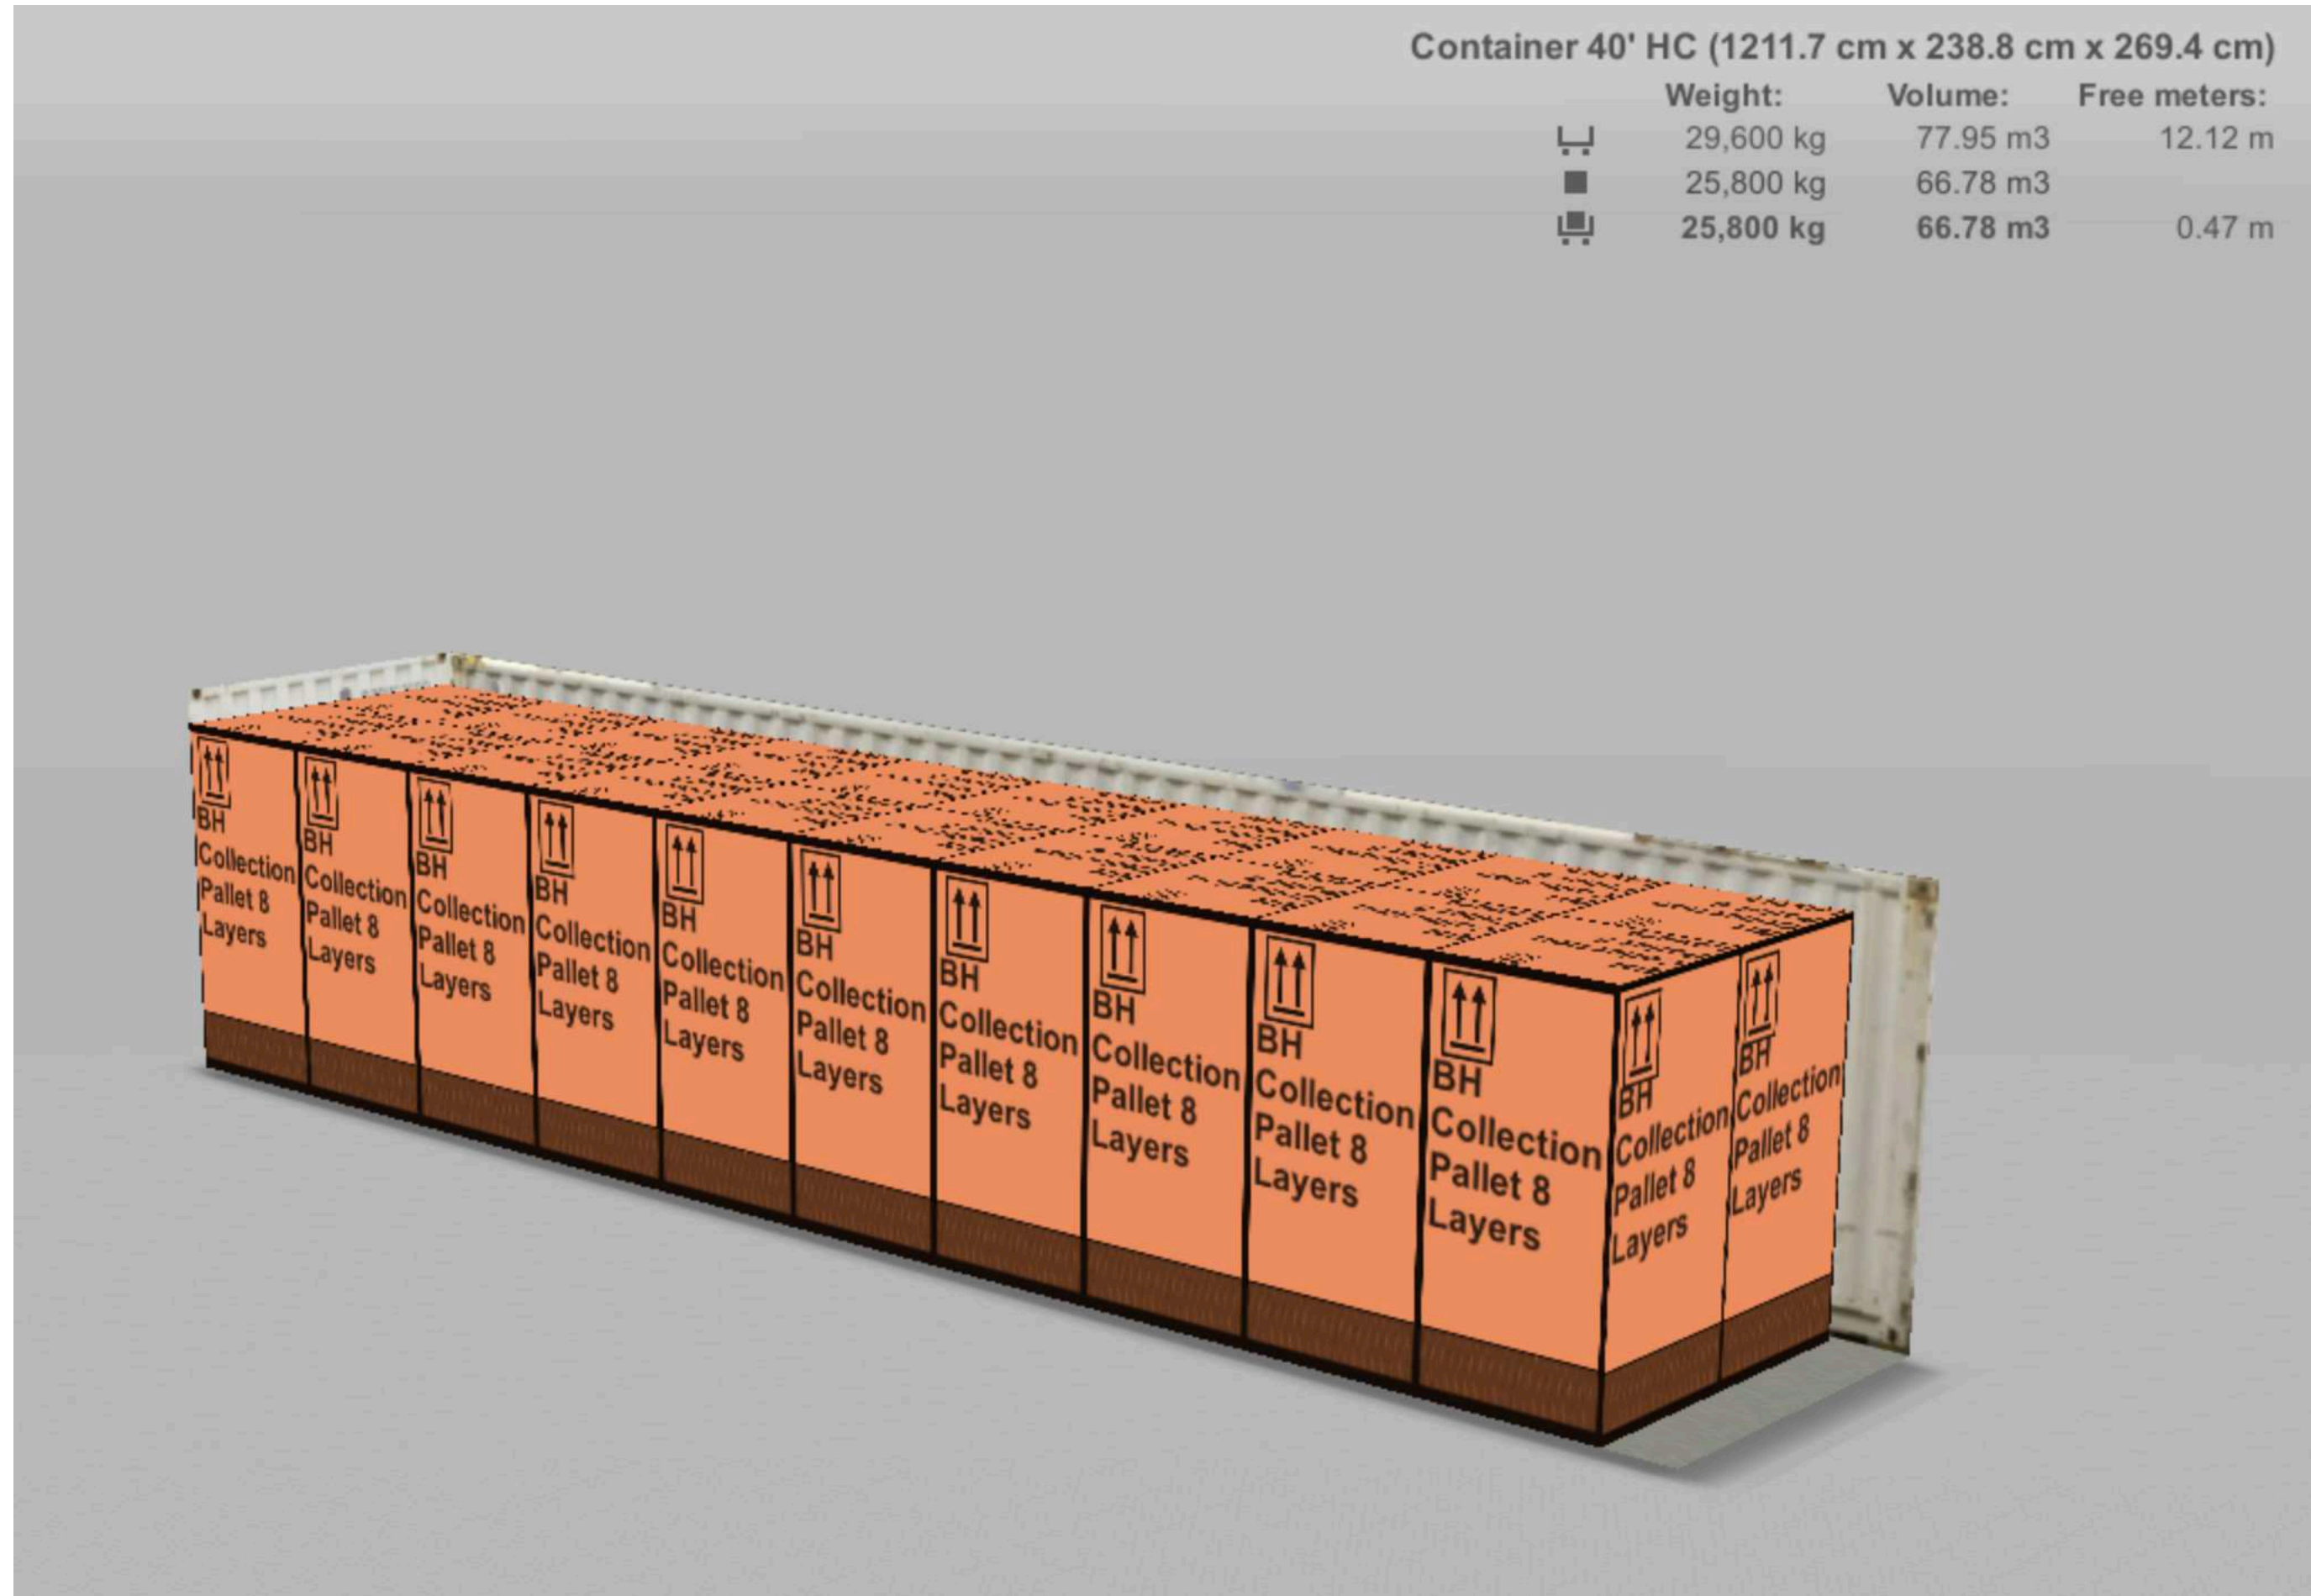

BLUE HARBOUR SPIRITS
DISTILLED & BOTTLED IN AUSTRALIA

CONTAINERS - BH Case ON Trade - Bottle WITHOUT Packaging 700 mL - 750 mL

Australian Pallet 116.5x116.5 mm

Palletized Container	Length Internal mm	Width Internal mm	Height Internal mm	Container Door Height mm	Cargo Weight	Pallet Number	Pallet Weight	Pallet Height	Layers Pallet	Cases Pallet	Bottles Pallet	Cases Total	Bottles Total
40' HC	1,203	2,350	2,710	2,590	25,800	20	1,290	246	8	128	768	2,560	15,360