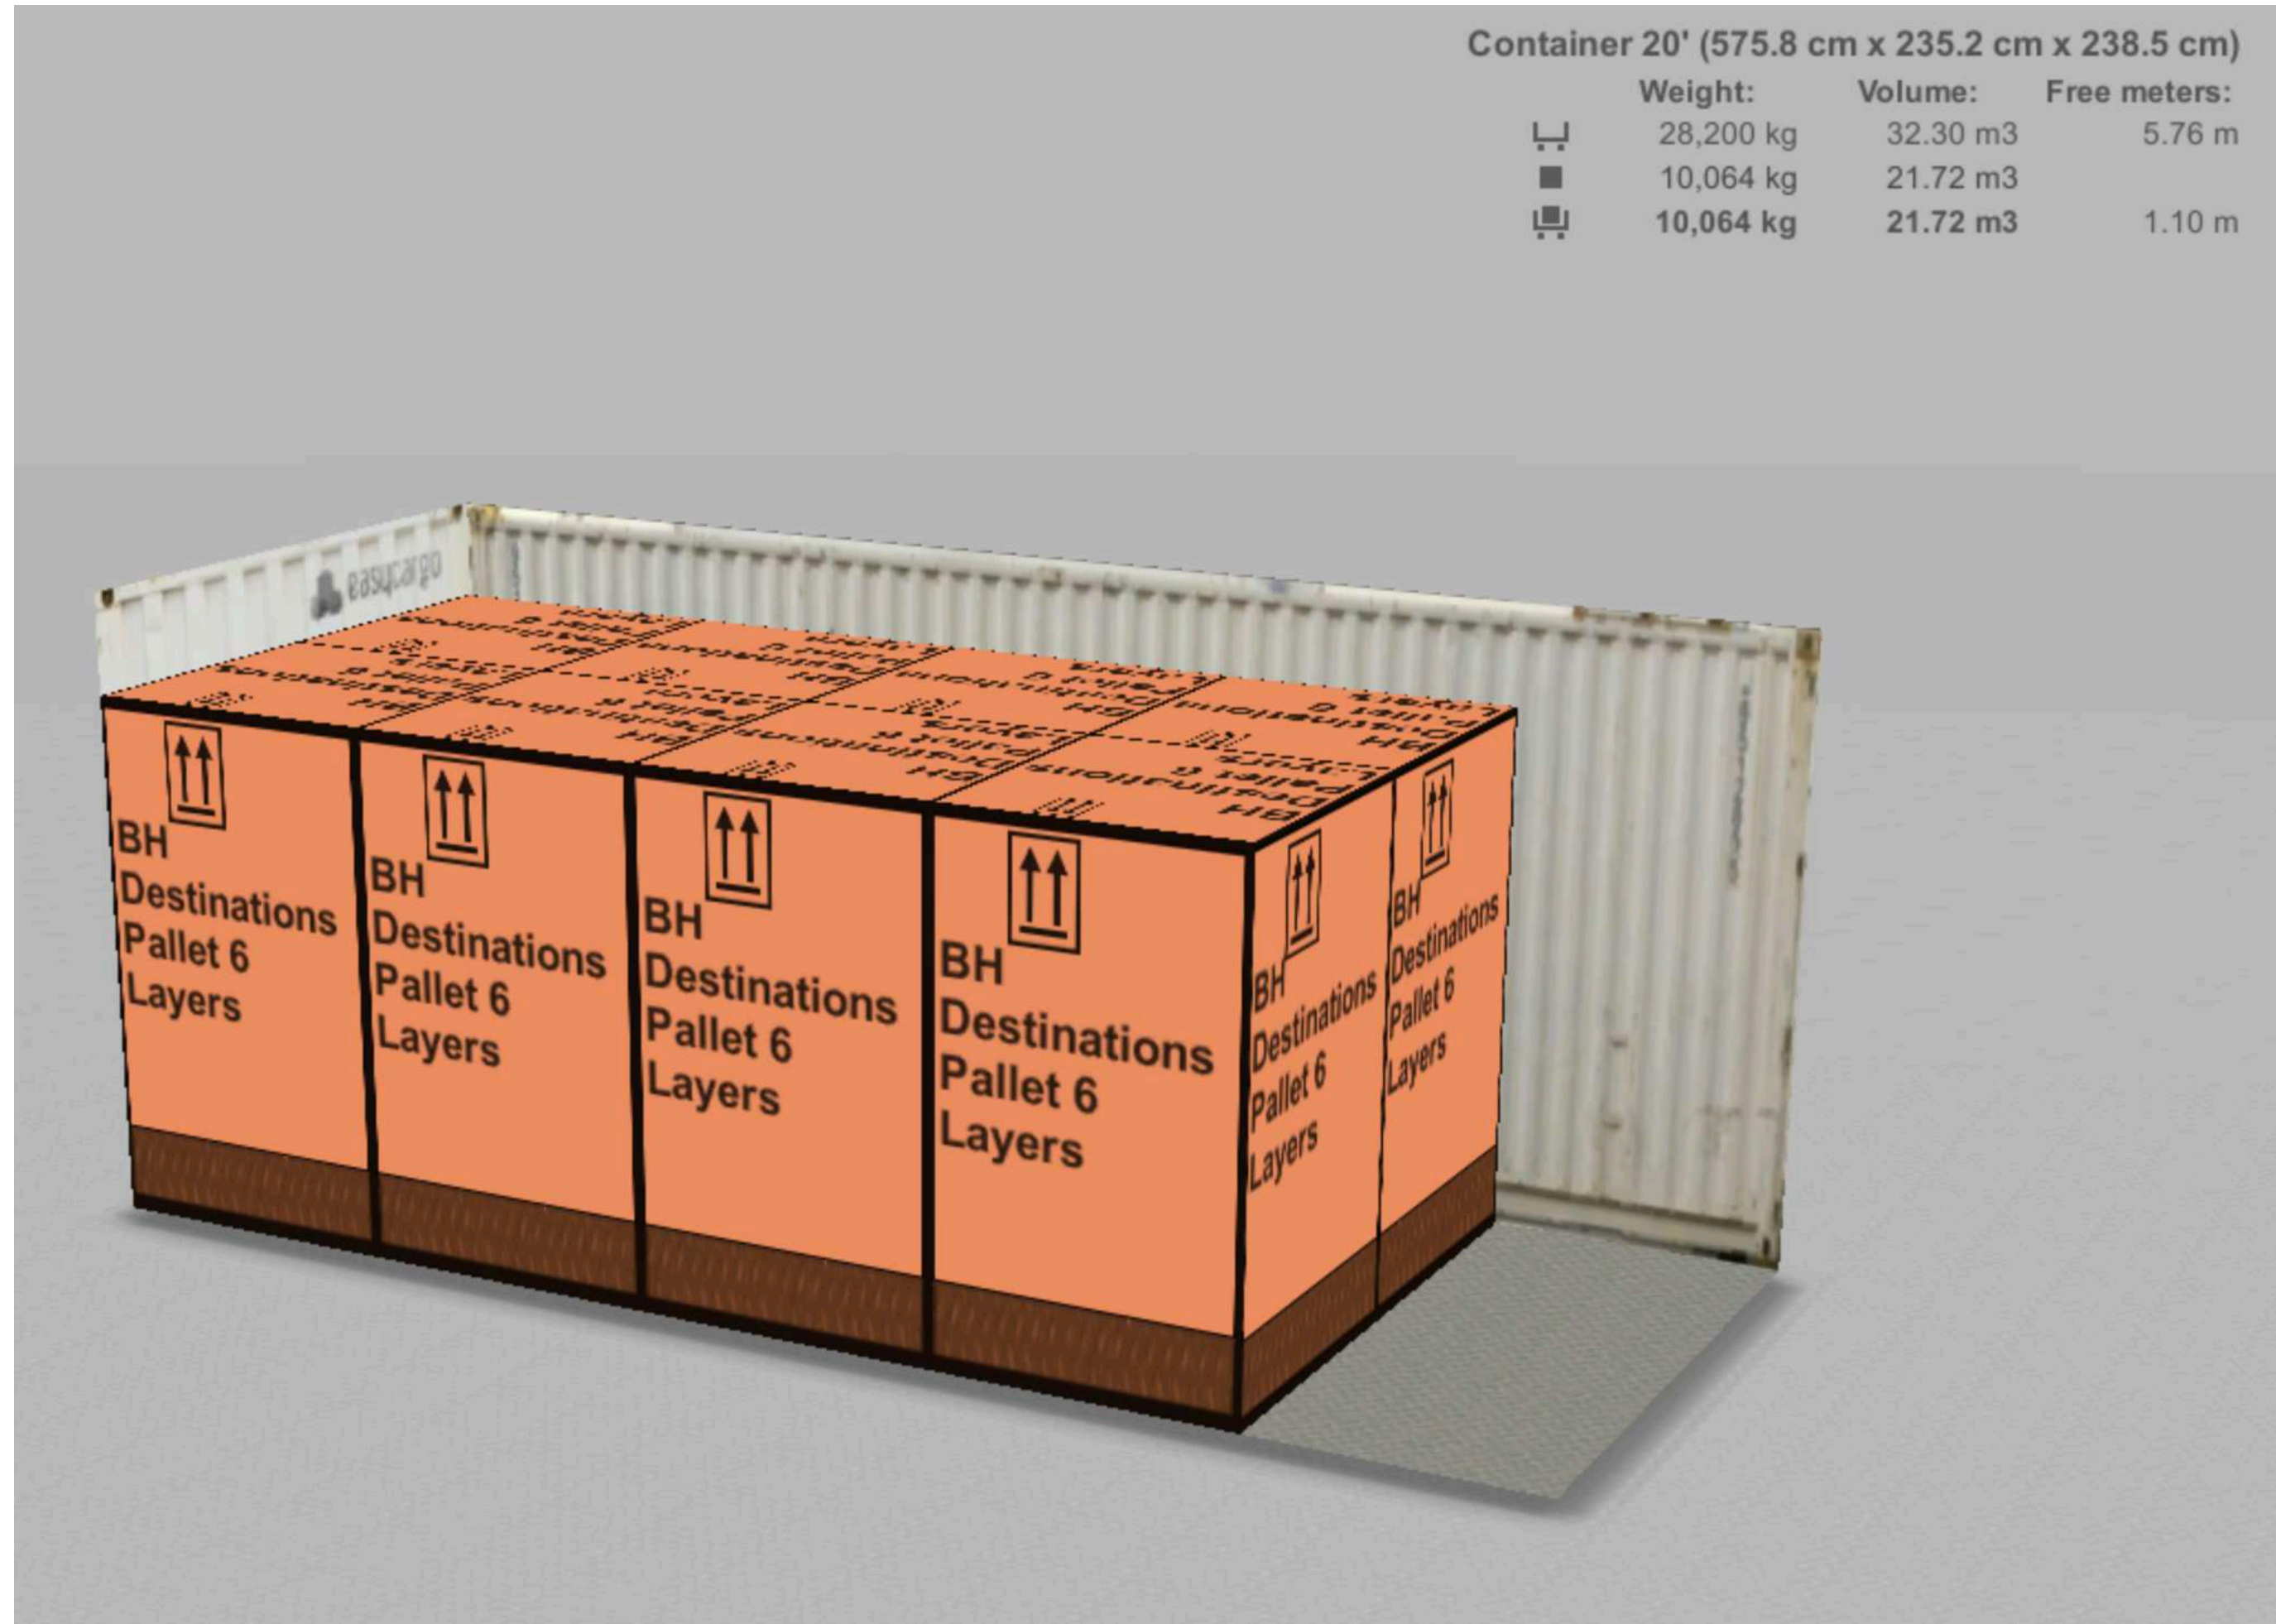

BLUE HARBOUR SPIRITS
DISTILLED & BOTTLED IN AUSTRALIA

CONTAINERS - BH Case ON Trade - Bottle WITHOUT Packaging 1Lt / 1,000 mL

Australian Pallet 116.5x116.5 mm

Palletized Container	Length Internal mm	Width Internal mm	Height Internal mm	Container Door Height mm	Cargo Weight	Pallet Number	Pallet Weight	Pallet Height	Layers Pallet	Cases Pallet	Bottles Pallet	Cases Total	Bottles Total
20'	5,900	2,340	2,380	2,280	10,064	8	1,258	200	6	96	576	768	4,608