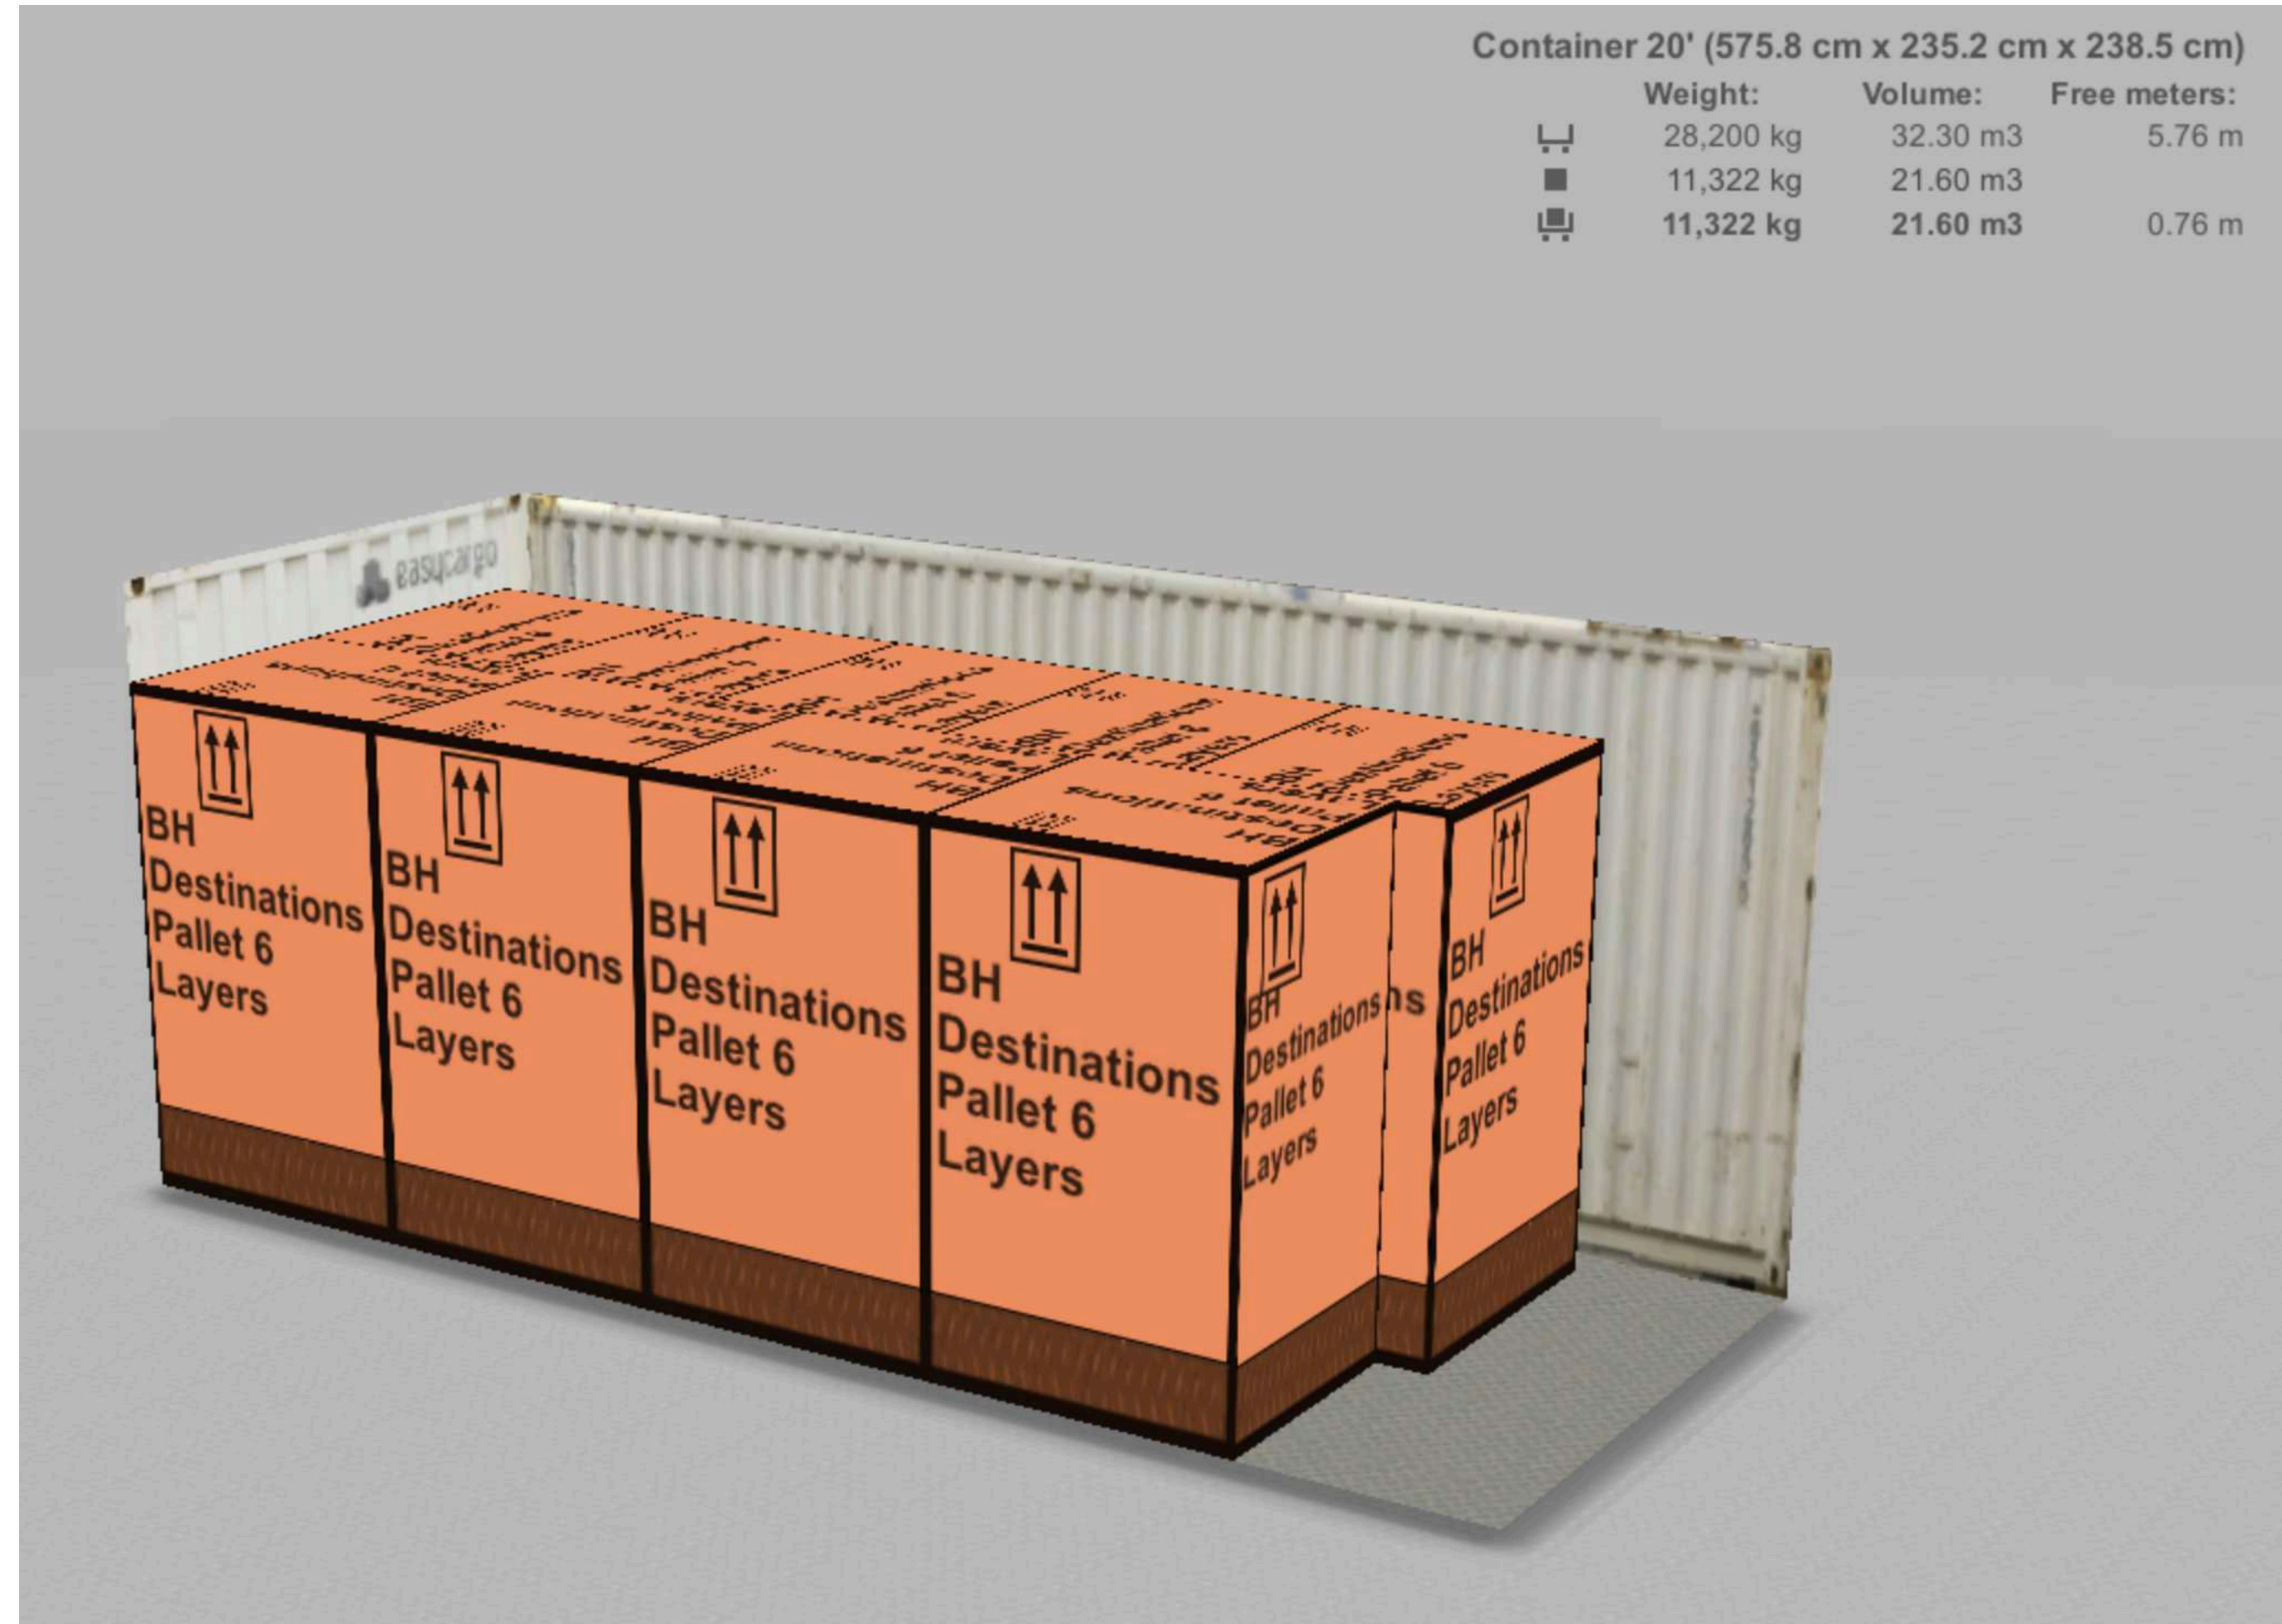

BLUE HARBOUR SPIRITS
DISTILLED & BOTTLED IN AUSTRALIA

CONTAINERS - BH Case ON Trade - Bottle WITHOUT Packaging 1Lt / 1,000 mL

Euro Pallet 120x100 cms

Palletized Container	Length Internal mm	Width Internal mm	Height Internal mm	Container Door Height mm	Cargo Weight	Pallet Number	Pallet Weight	Pallet Height	Layers Pallet	Cases Pallet	Bottles Pallet	Cases Total	Bottles Total
20'	5,900	2,340	2,380	2,280	11,322	9	1,258	200	6	96	576	864	5,184