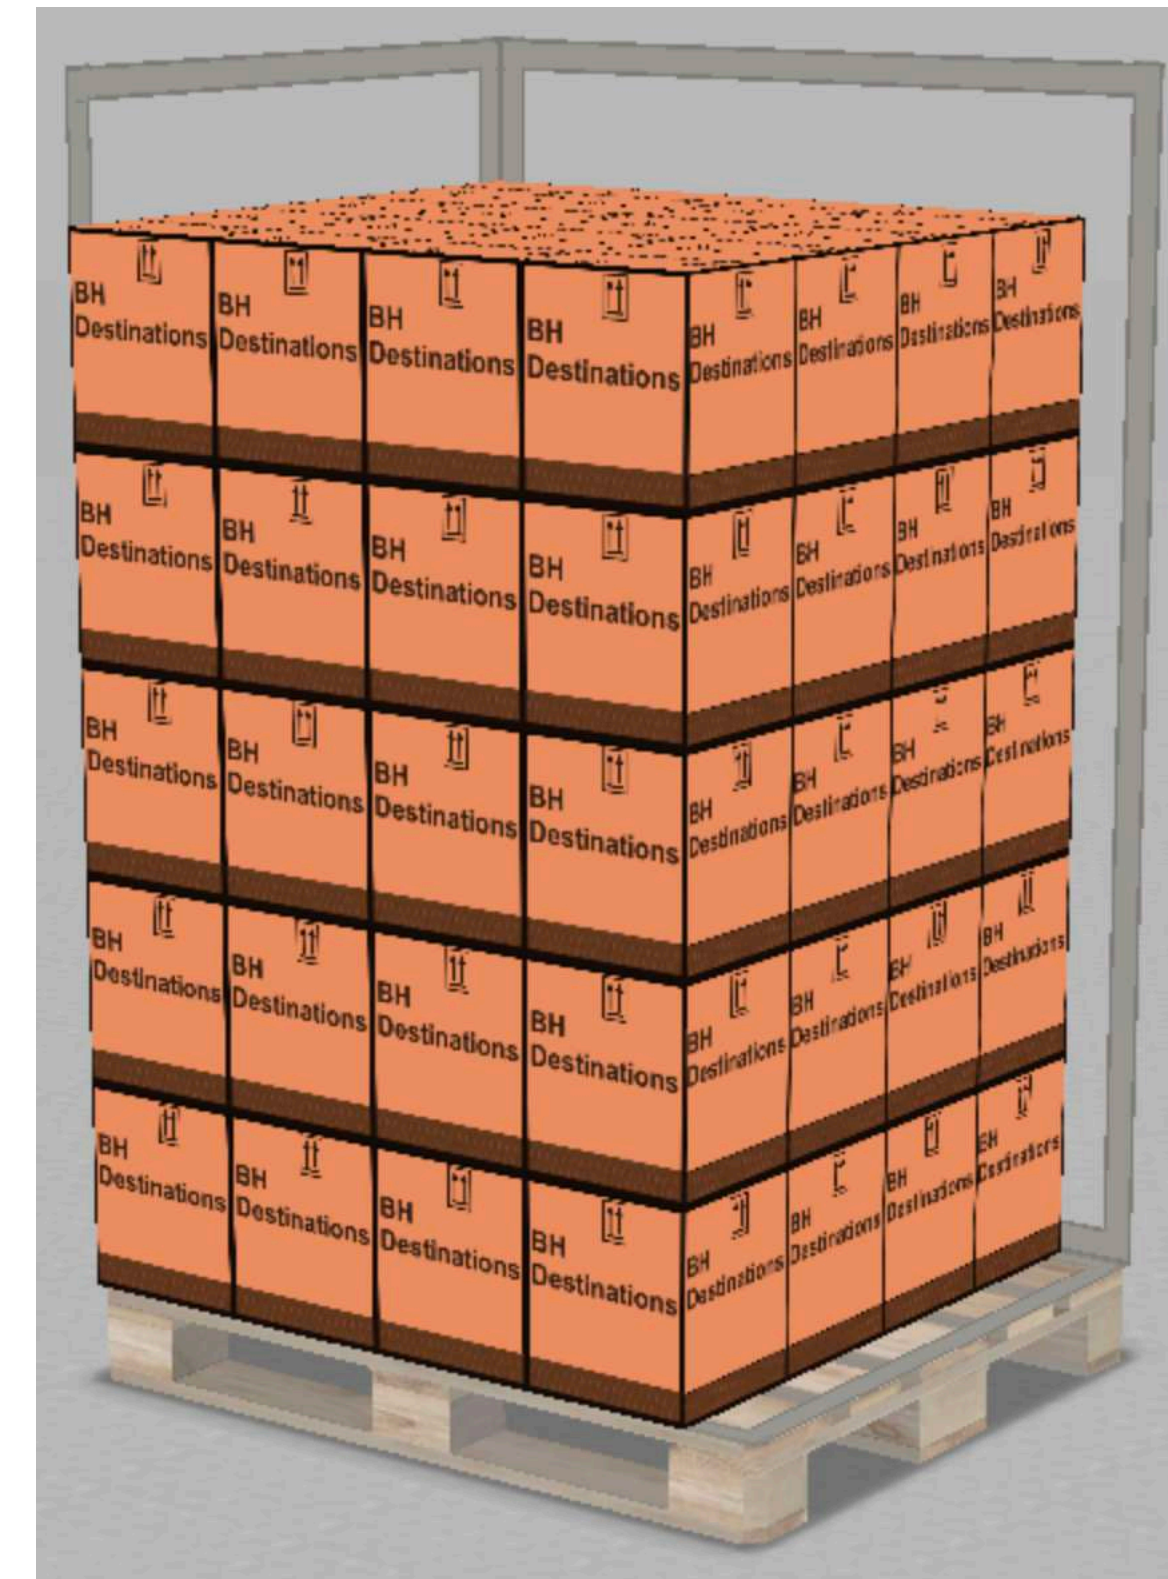

BLUE HARBOUR SPIRITS
DISTILLED & BOTTLED IN AUSTRALIA

BH Destinations - Bottles 1Lt / 1,000 ML Bottles
EU 1200x1000 mm & **AU 1165x1165 mm**
STANDARD 16 Cases x Layer x 6 Layers / 576 Bottles

BLUE HARBOUR SPIRITS

DISTILLED & BOTTLED IN AUSTRALIA

BH Destinations - Bottles 1Lt / 1,000 ML Bottles
AU & **EU** Pallets
16 Cases x Layers

BLUE HARBOUR SPIRITS
DISTILLED & BOTTLED IN AUSTRALIA

BH Destinations - Bottles 1Lt / 1,000 ML Bottles

AU & EU Pallets

16 Cases x Layers

BLUE HARBOUR SPIRITS
 DISTILLED & BOTTLED IN AUSTRALIA

CONTAINERS

AU / Australian Pallets 1165x11165mm

BH Destinations - Bottles 1Lt / 1,000 ML Bottles

CONTAINERS - BH Case ON Trade - Bottle WITHOUT Packaging 1Lt / 1,000 mL