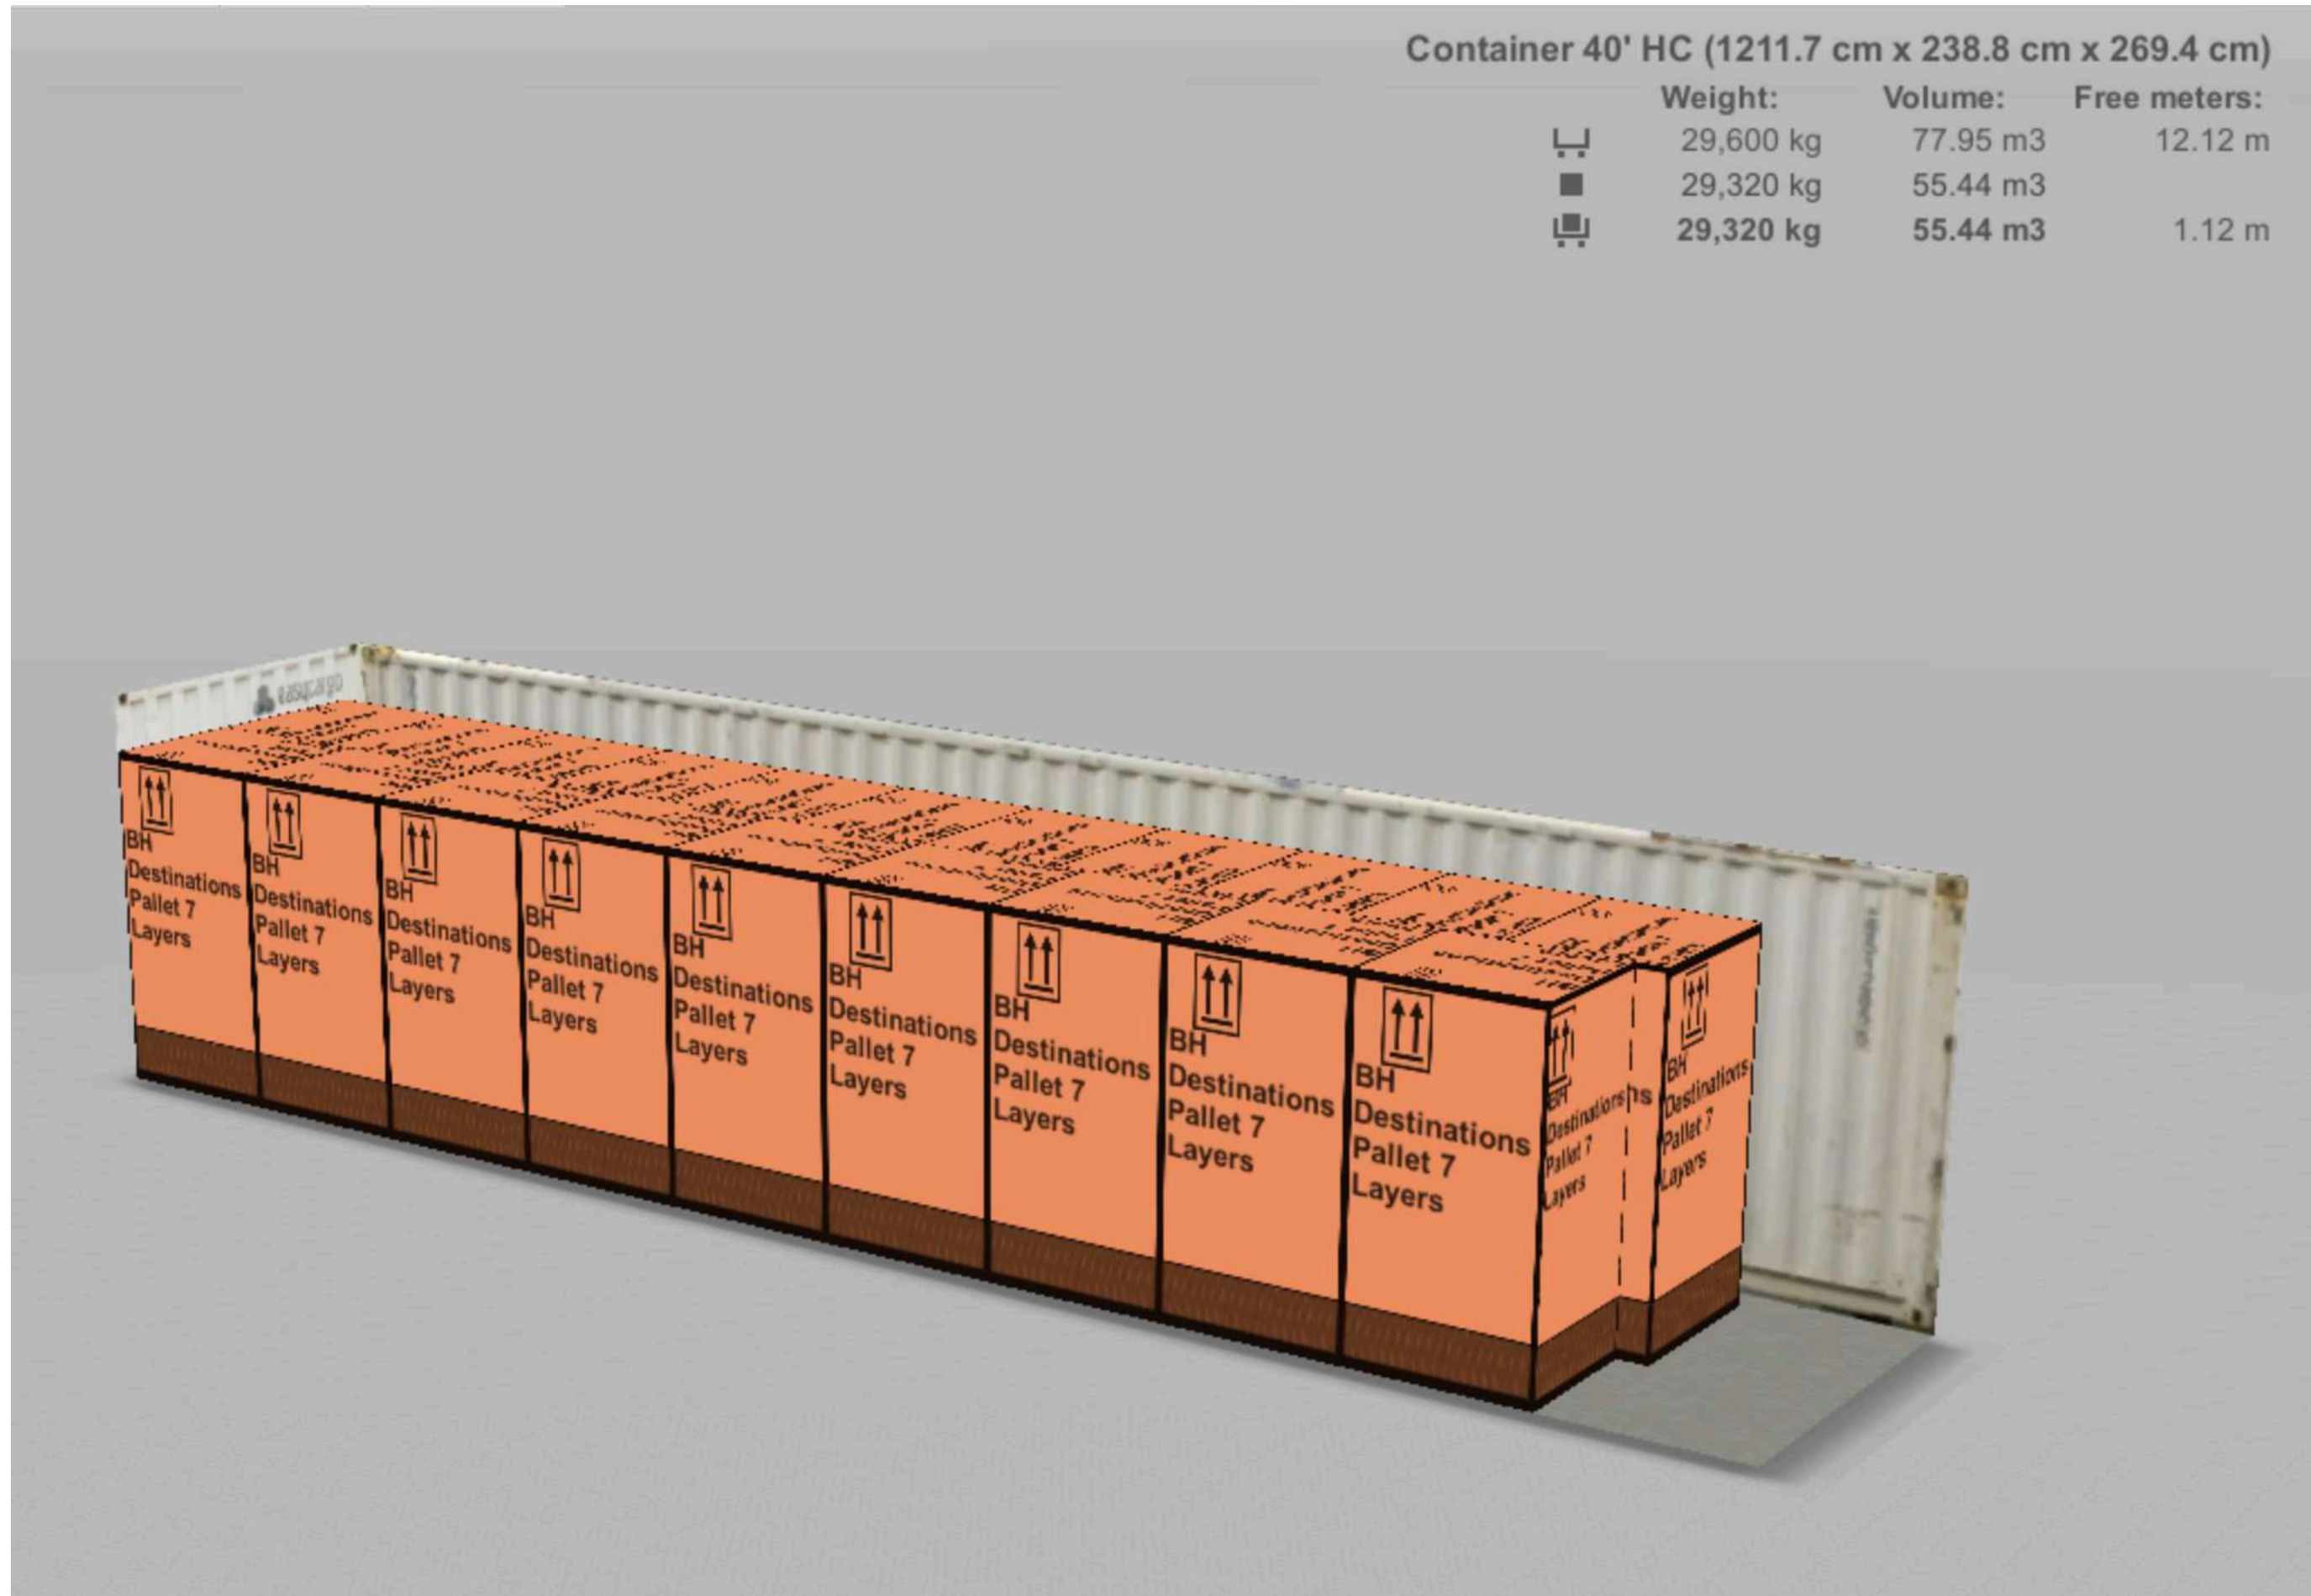

Container 40' HC (1211.7 cm x 238.8 cm x 269.4 cm)

	Weight:	Volume:	Free meters:
	29,600 kg	77.95 m3	12.12 m
	29,320 kg	55.44 m3	
	29,320 kg	55.44 m3	1.12 m

BLUE HARBOUR SPIRITS

DISTILLED & BOTTLED IN AUSTRALIA