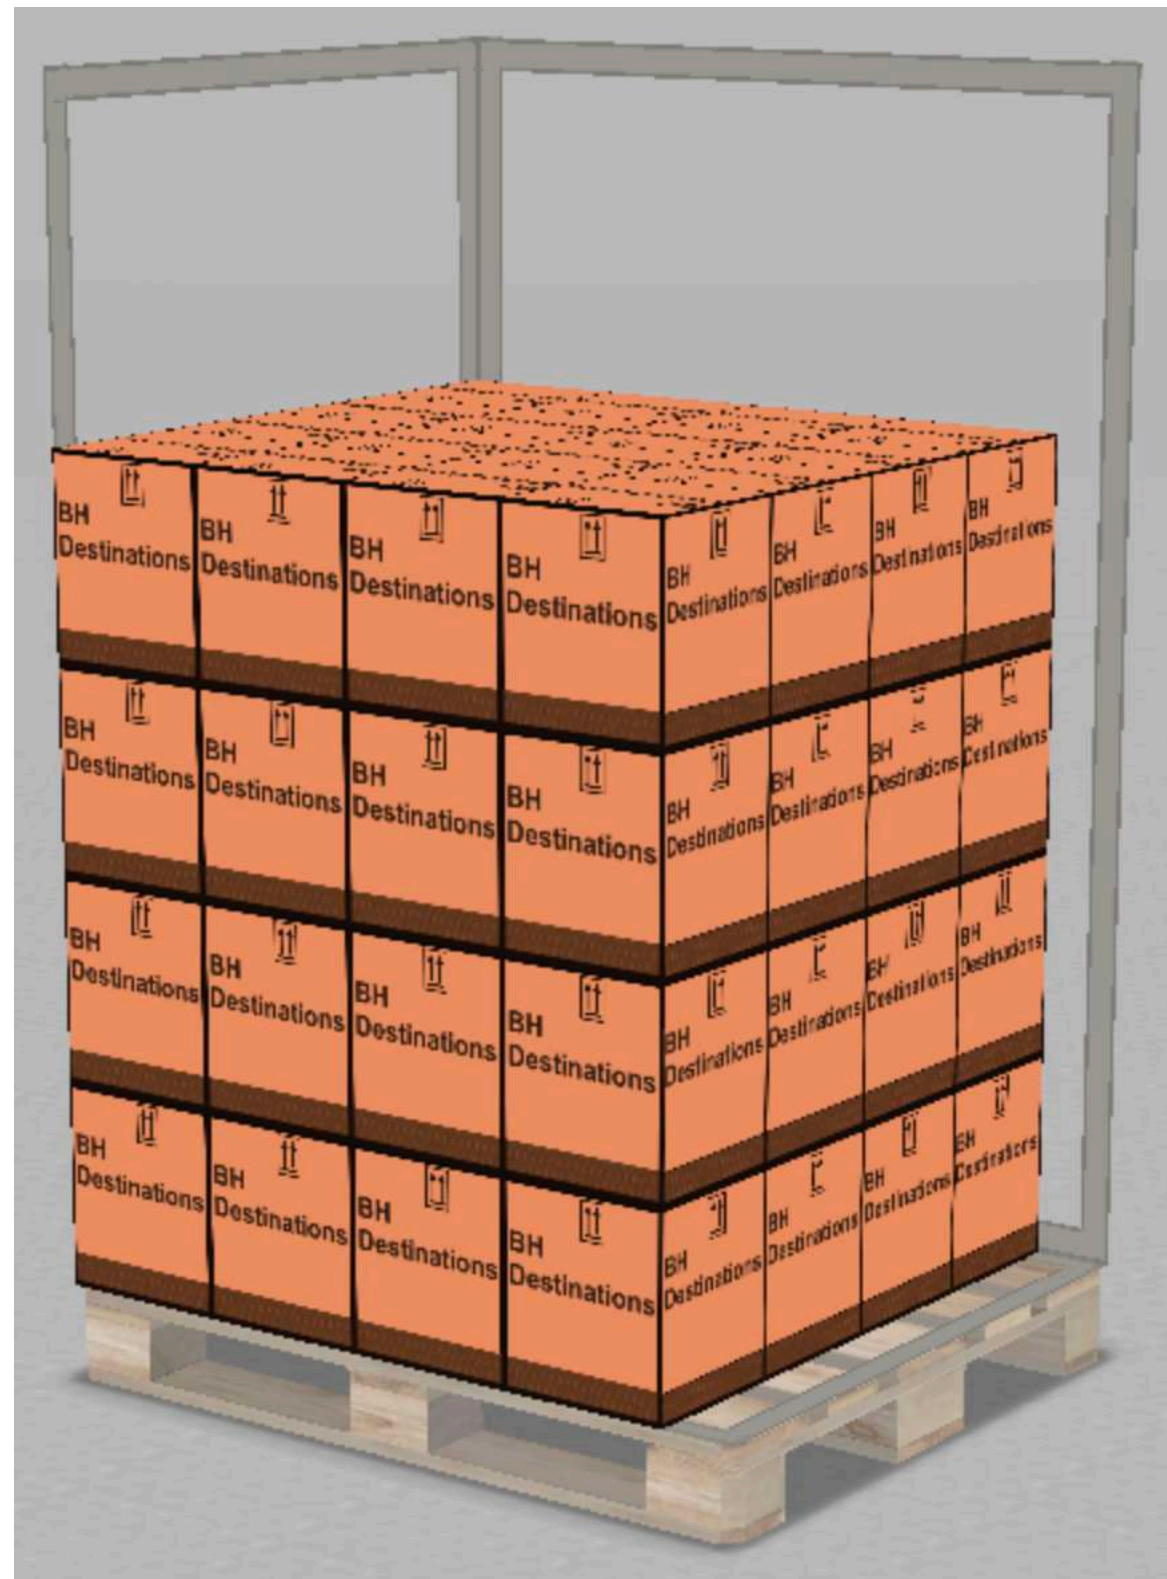

BLUE HARBOUR SPIRITS
DISTILLED & BOTTLED IN AUSTRALIA

BH Destinations - Bottles 1Lt / 1,000 ML Bottles
EU 1200x1000 mm & **AU 1165x1165 mm**
STANDARD 16 Cases x Layer x 6 Layers / 576 Bottles

BLUE HARBOUR SPIRITS

DISTILLED & BOTTLED IN AUSTRALIA

BH Destinations - Bottles 1Lt / 1,000 ML Bottles
AU & **EU** Pallets
16 Cases x Layers

BLUE HARBOUR SPIRITS
DISTILLED & BOTTLED IN AUSTRALIA

BH Destinations - Bottles 1Lt / 1,000 ML Bottles

AU & EU Pallets

16 Cases x Layers

BLUE HARBOUR SPIRITS
 DISTILLED & BOTTLED IN AUSTRALIA

CONTAINERS

AU / Australian Pallets 1165x11165mm

BH Destinations - Bottles 1Lt / 1,000 ML Bottles

CONTAINERS - BH Case ON Trade - Bottle WITHOUT Packaging 1Lt / 1,000 mL