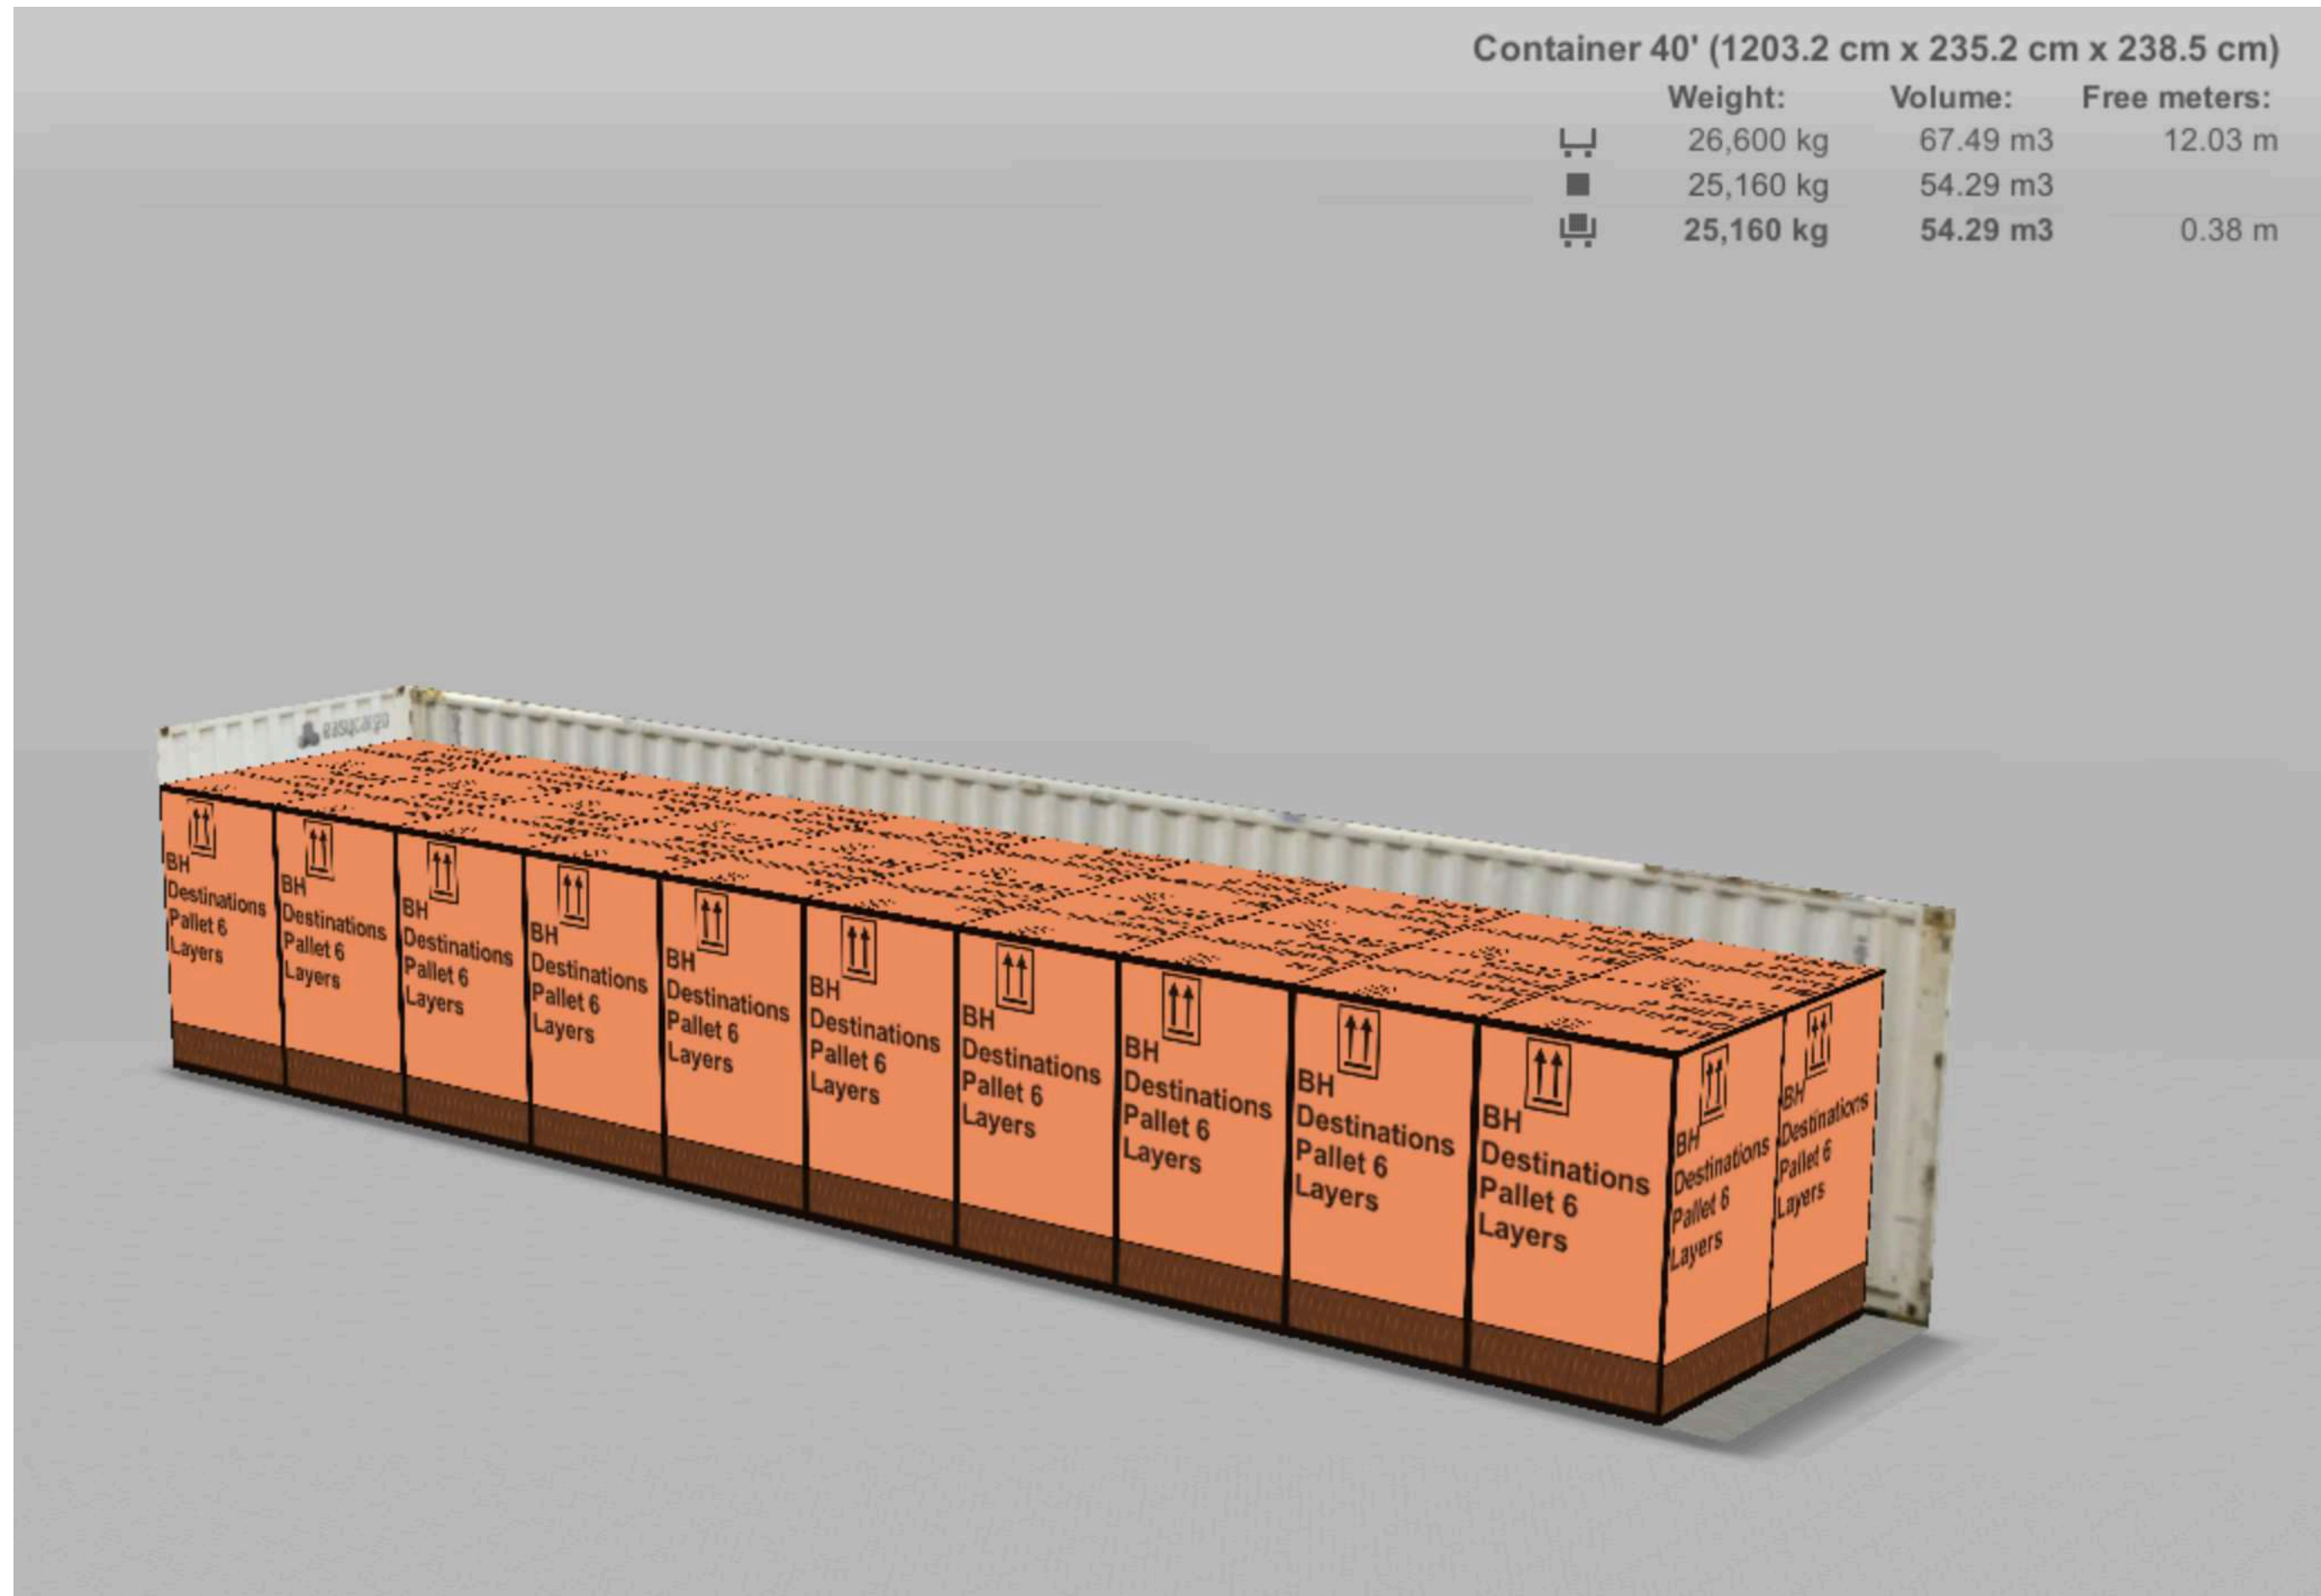

BLUE HARBOUR SPIRITS
DISTILLED & BOTTLED IN AUSTRALIA

CONTAINERS - BH Case ON Trade - Bottle WITHOUT Packaging 1Lt / 1,000 mL

Australian Pallet 116.5x116.5 mm

Palletized Container	Length Internal mm	Width Internal mm	Height Internal mm	Container Door Height mm	Cargo Weight	Pallet Number	Pallet Weight	Pallet Height	Layers Pallet	Cases Pallet	Bottles Pallet	Cases Total	Bottles Total
40'	1,203	2,350	2,390	2,280	25,160	20	1,258	200	6	96	576	1,920	11,520

Container 40' (1203.2 cm x 235.2 cm x 238.5 cm)

	Weight:	Volume:	Free meters:
	26,600 kg	67.49 m3	12.03 m
	25,160 kg	54.29 m3	
	25,160 kg	54.29 m3	0.38 m

BLUE HARBOUR SPIRITS
DISTILLED & BOTTLED IN AUSTRALIA