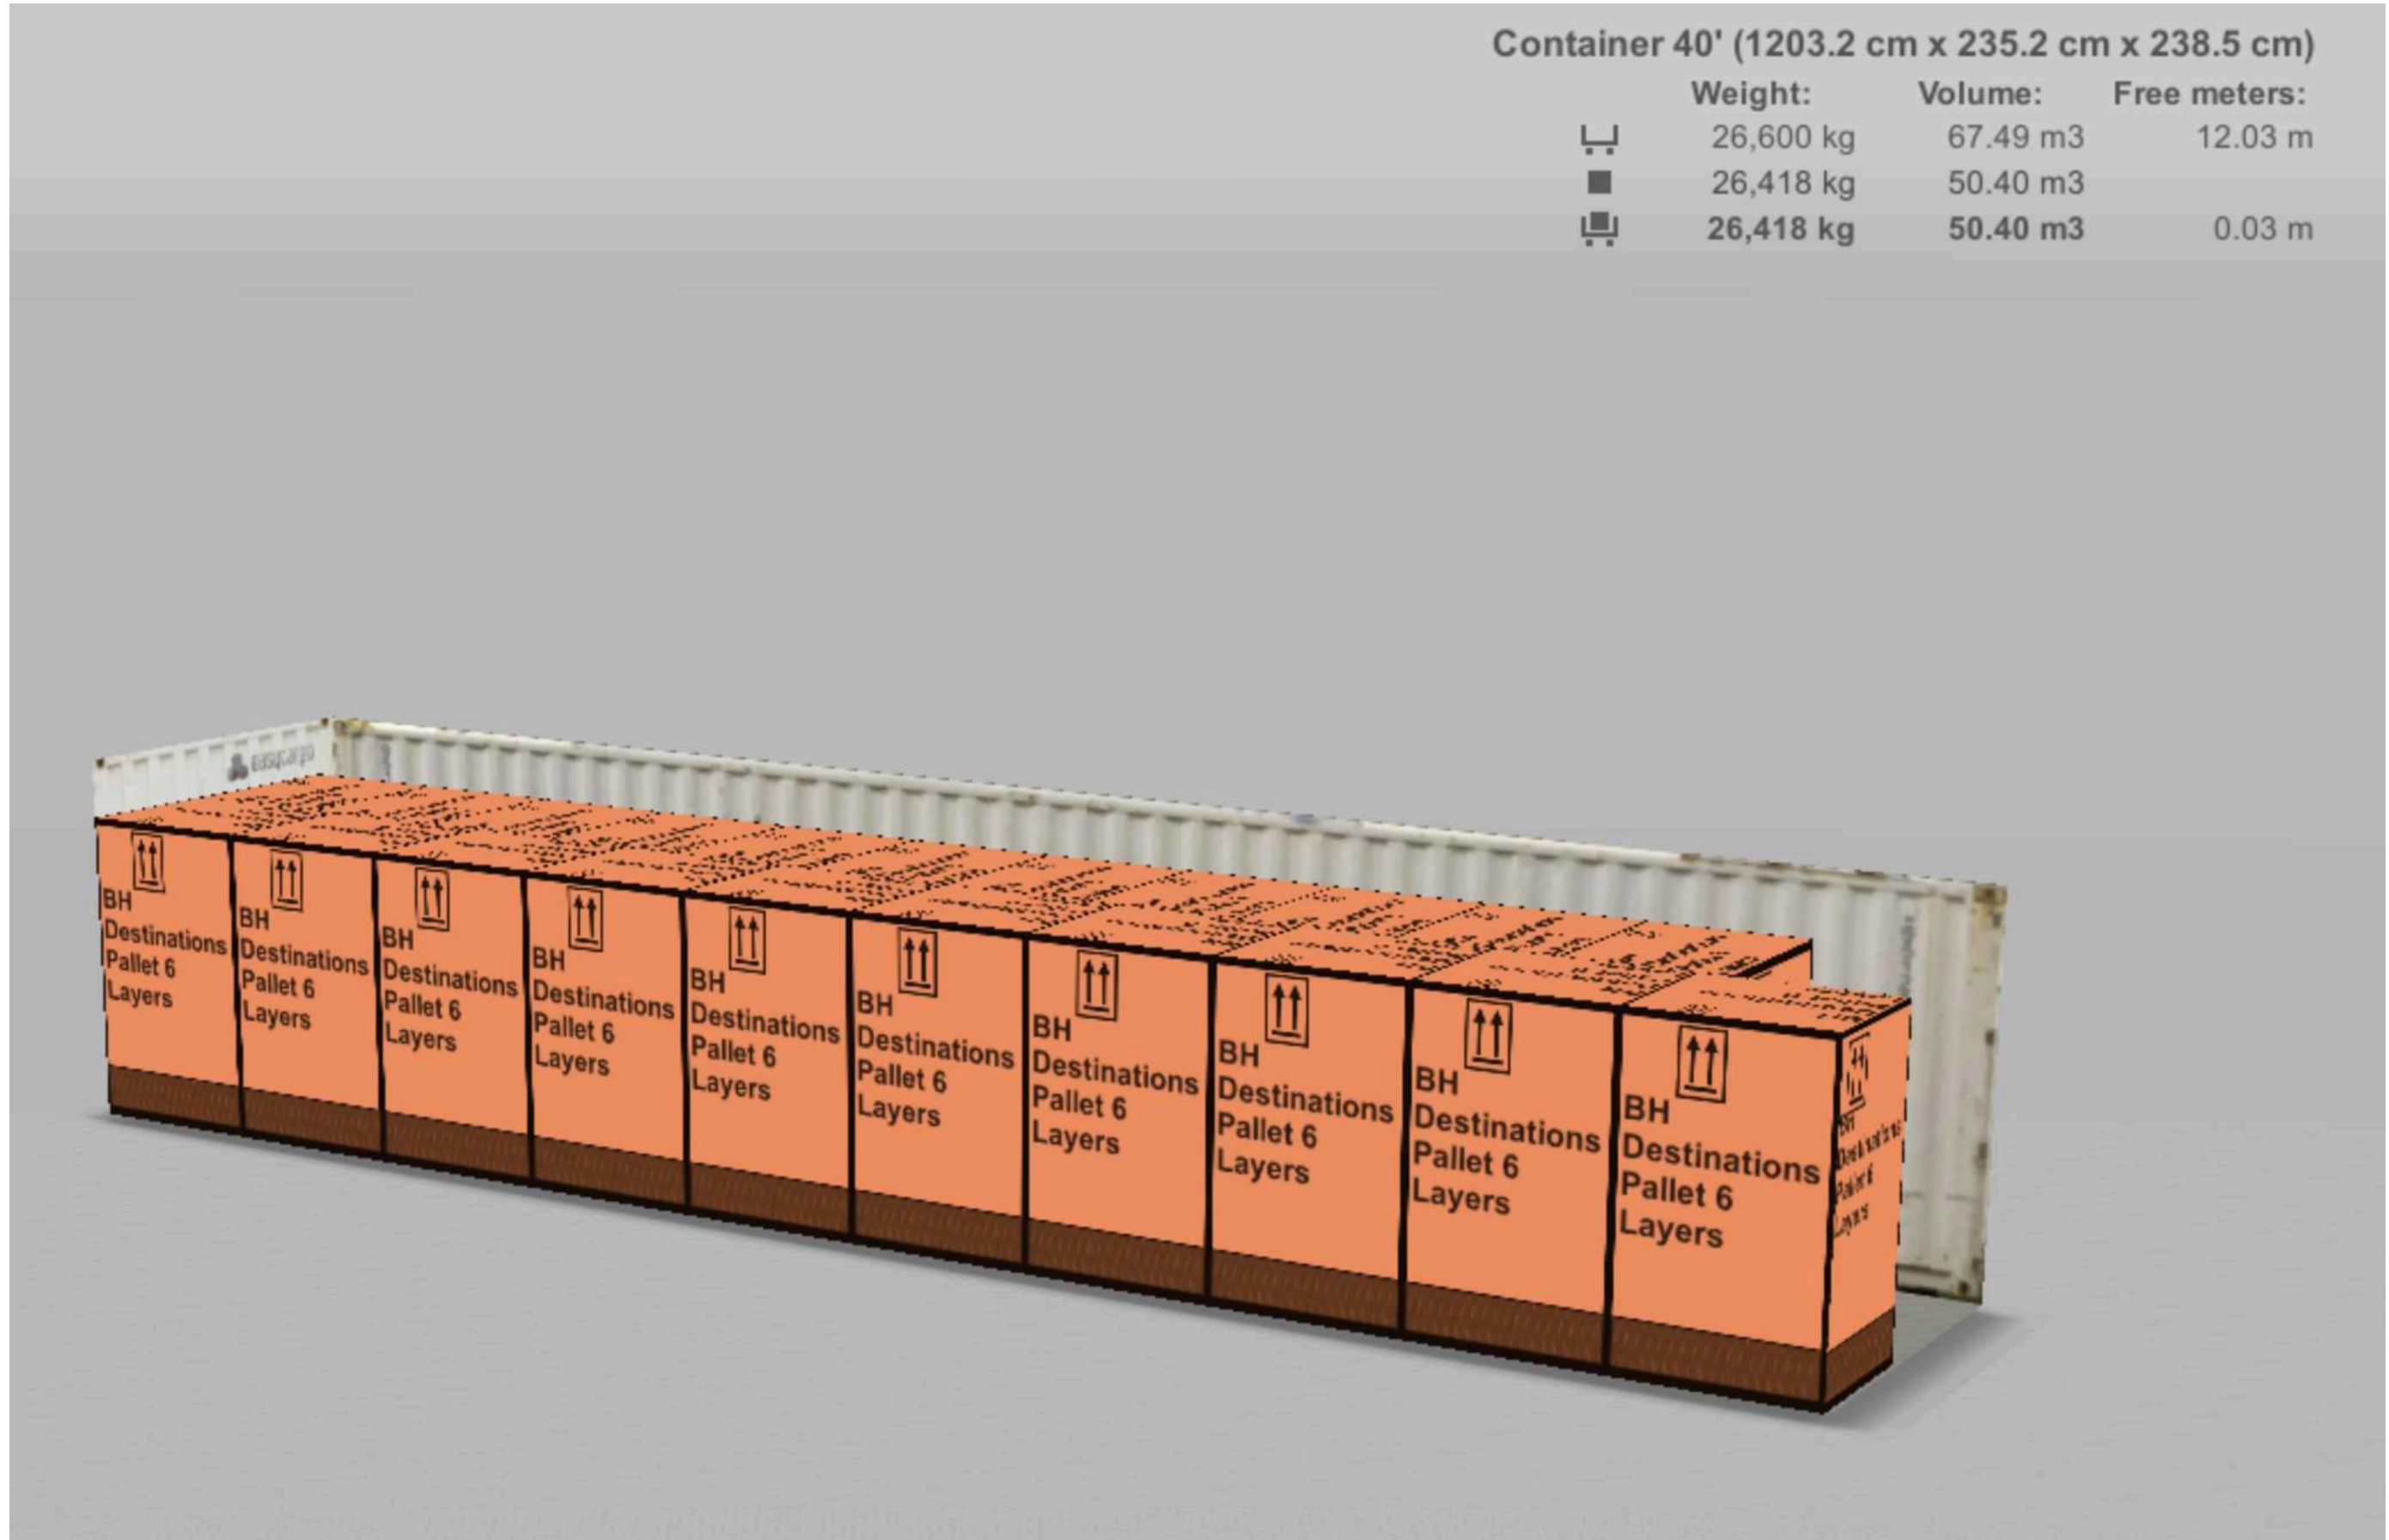

BLUE HARBOUR SPIRITS
DISTILLED & BOTTLED IN AUSTRALIA

CONTAINERS - BH Case ON Trade - Bottle WITHOUT Packaging 1Lt / 1,000 mL

Euro Pallet 120x100 cms

Palletized Container	Length Internal mm	Width Internal mm	Height Internal mm	Container Door Height mm	Cargo Weight	Pallet Number	Pallet Weight	Pallet Height	Layers Pallet	Cases Pallet	Bottles Pallet	Cases Total	Bottles Total
40'	1,203	2,350	2,390	2,280	26,418	21	1,258	200	6	96	576	2,016	12,096