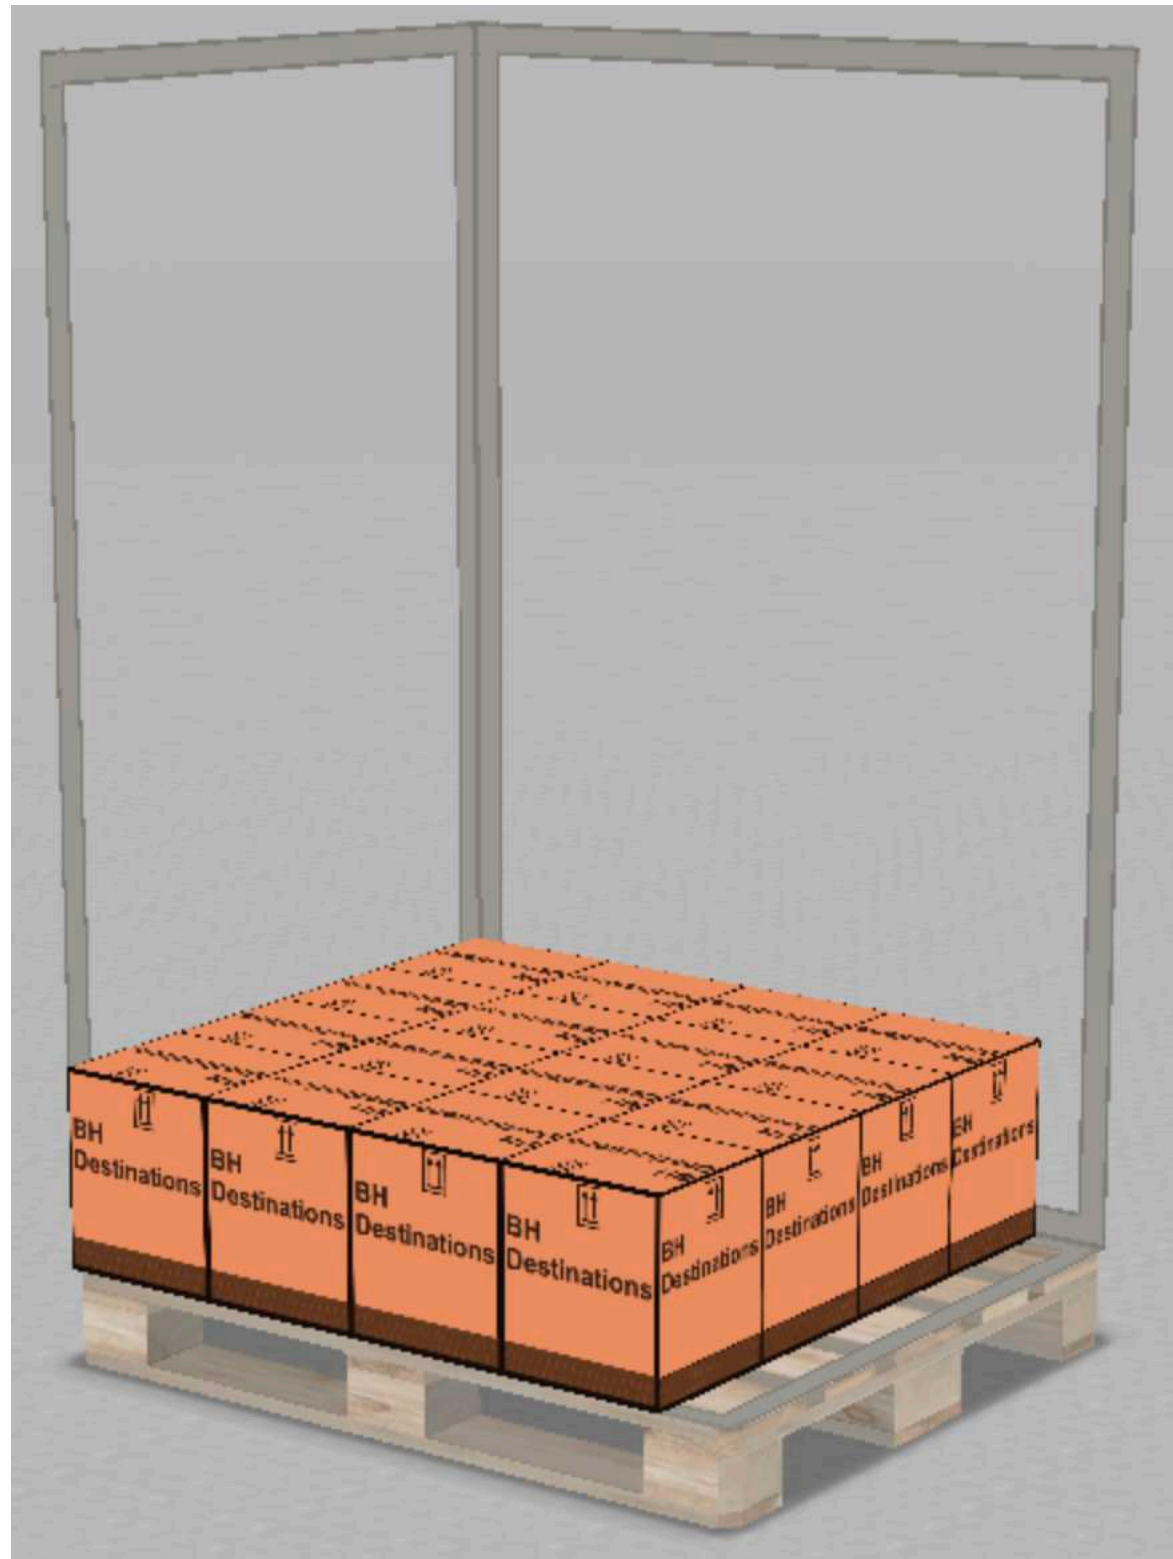

BLUE HARBOUR SPIRITS

DISTILLED & BOTTLED IN AUSTRALIA

BH Destinations - Bottles 1Lt / 1,000 ML Bottles
AU & **EU** Pallets
16 Cases x Layers