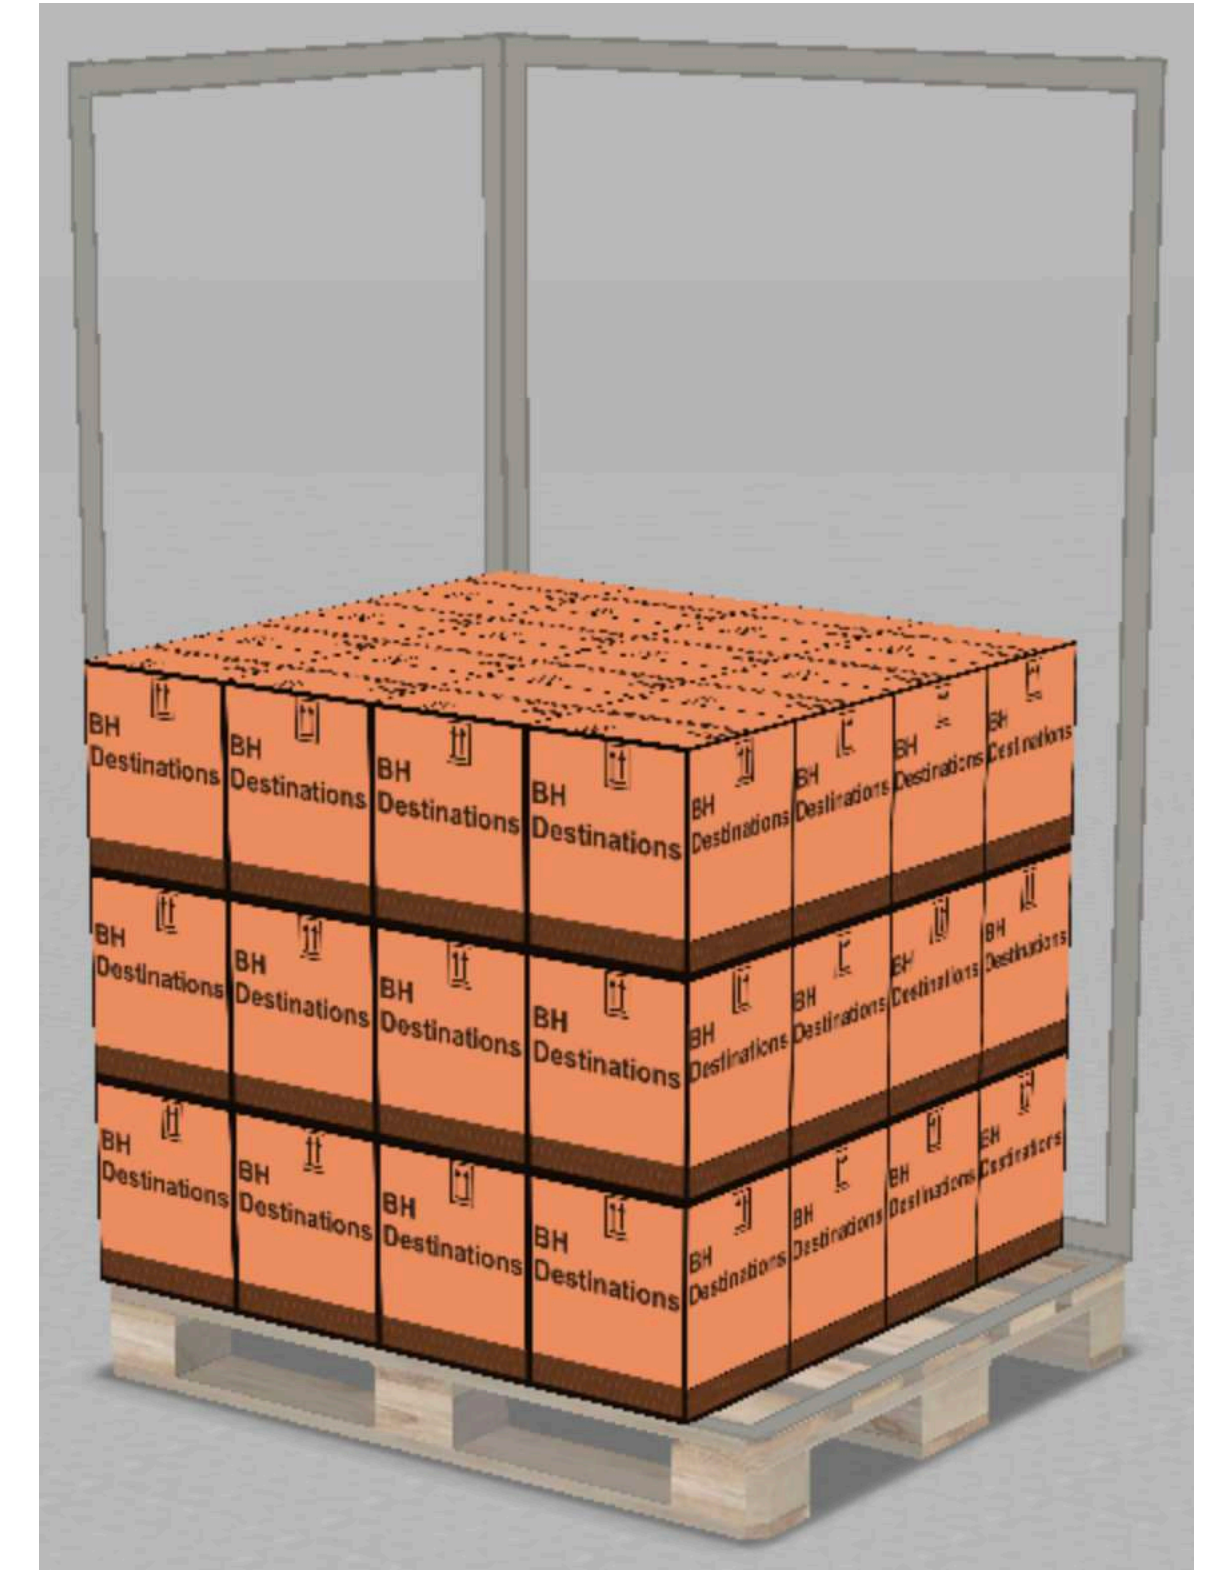

BLUE HARBOUR SPIRITS

DISTILLED & BOTTLED IN AUSTRALIA

BH Destinations - Bottles 1Lt / 1,000 ML Bottles
AU & **EU** Pallets
16 Cases x Layers