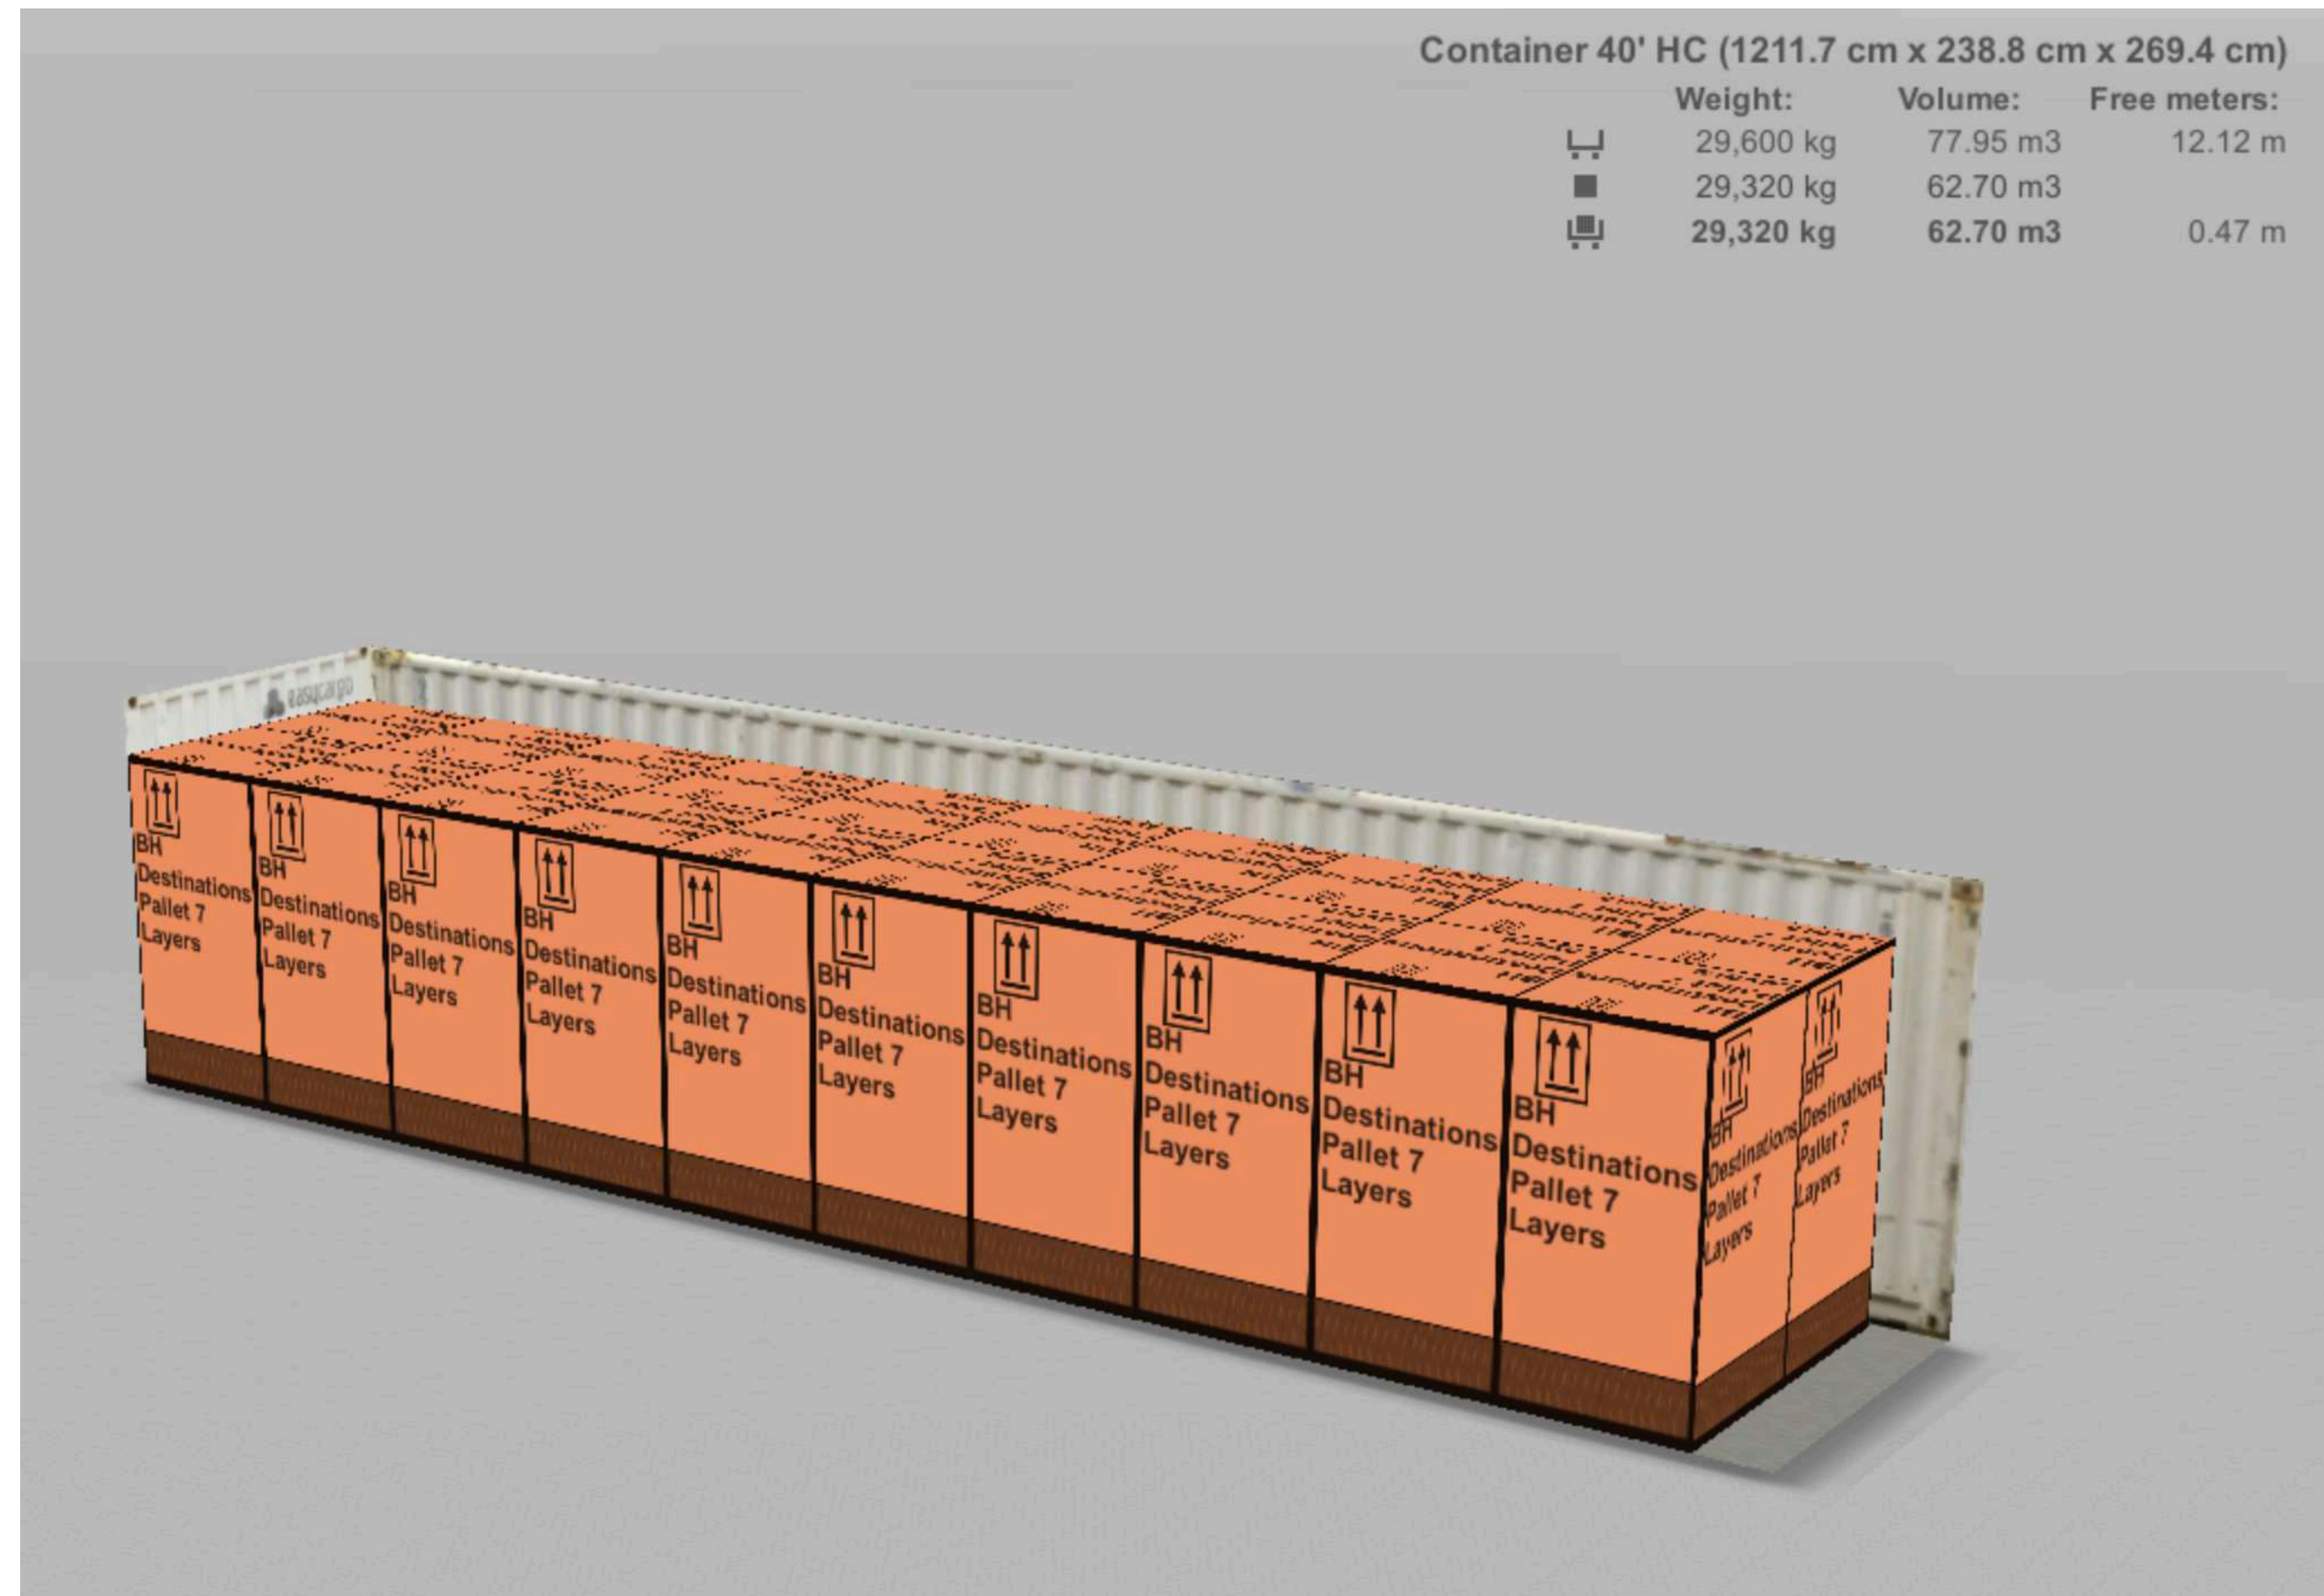

BLUE HARBOUR SPIRITS
DISTILLED & BOTTLED IN AUSTRALIA

CONTAINERS - BH Case ON Trade - Bottle WITHOUT Packaging 1Lt / 1,000 mL

Australian Pallet 116.5x116.5 mm

Palletized Container	Length Internal mm	Width Internal mm	Height Internal mm	Container Door Height mm	Cargo Weight	Pallet Number	Pallet Weight	Pallet Height	Layers Pallet	Cases Pallet	Bottles Pallet	Cases Total	Bottles Total
40' HC	1,203	2,350	2,710	2,590	29,320	20	1,466	231	7	112	672	2,240	13,440